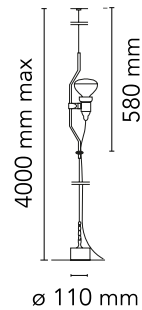

FLOS

 F5601075 Orange signal

Parentesi 50

Designed by Achille Castiglioni and Pio Manzu, 1971

Halogen - 150W

Adjustable lamp providing direct light. Lamp moves vertically via sliding of a painted shaped steel tube on a ceiling-to-floor steel cable (4000 mm long). Fixture head made of injection-molded black elastomer housing a switch. Counterweight in cast iron covered with a silicone sheath made in the same color as the lamp body. On the cable there is the electronic dimmer which allows the regulation of light brightness.

Are you a professional and your project needs consulting and support?

[BOOK AN APPOINTMENT](#)

Main specifications

| | |
|-------------------|---------------------|
| EAN | 8059607041147 |
| Mounting | Suspension |
| Environments | Indoor dry location |
| Light Source Type | Bulb |
| Lamp category | Halogen |
| Lamp holders | E27 |
| Ilcos | HSGSR |
| Number of heads | 1 |
| Power (W) | 150 |

Physical

| | |
|---------------------|---------------|
| Colour | Orange signal |
| Cord length (mm) | 4000 |
| Net weight (kg) | 5.05 |
| Package volume (m3) | 0.03 |
| IP internal | 20 |

Download

[Mounting instructions](#)  PDF