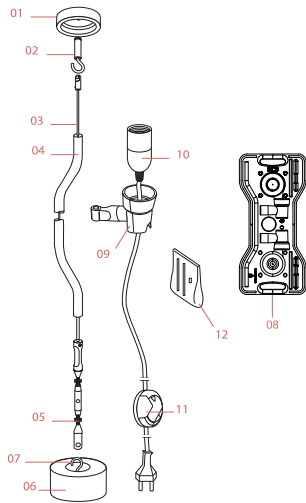

FLOS

 F5601075 Orange signal

Parentesi 50

Designed by Achille Castiglioni and Pio Manzu, 1971

Halogen - 150W

Adjustable lamp providing direct light. Lamp moves vertically via sliding of a painted shaped steel tube on a ceiling-to-floor steel cable (4000 mm long). Fixture head made of injection-molded black elastomer housing a switch. Counterweight in cast iron covered with a silicone sheath made in the same color as the lamp body. On the cable there is the electronic dimmer which allows the regulation of light brightness.

Physical

| | |
|---------------------|---------------|
| Colour | Orange signal |
| Cord length (mm) | 4000 |
| Net weight (kg) | 5.05 |
| Package volume (m3) | 0.03 |
| IP internal | 20 |

Download

[Mounting instructions](#)  PDF

NOT INCLUDED

RF32366

LED Lamp 12W E27 220-240V
2700K R125

Spare Parts

- | | | |
|-----|---|-----------|
| 02. | Anchor hook screw | RF06745 |
| 03. | Parentesi 6m steel cable | RF01444 |
| 03. | Parentesi 4m steel cable | RF01442 |
| 05. | Parentesi inox turnbuckle & grub screw | RF01438 |
| 09. | Parentesi rubber support | RF06068 |
| 11. | Led rondo' dimmer 220/240v 40-250w 4-100w | RF28045 |
| 12. | Kit wire ties and screw | RF5600200 |