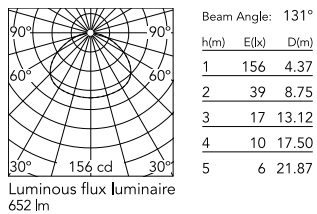

Physical

Colour	Turquoise
Cord length (mm)	4000
Net weight (kg)	5.05
Package volume (m3)	0.03
IP internal	20

Download

Mounting instructions [↓ PDF](#)

Spare Parts [↓ PDF](#)

Photometric Files

LDT / IES [↓ LDT](#)

Technical Drawings

2D [↓ ZIP](#)

3D [↓ ZIP](#)

[🔒 Bim](#) [↓ ZIP](#)

Schematic light drawing

Photometric

Lighting type	Direct
Light distribution	Symmetric

Electrical