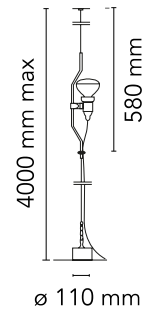

FLOS

F5601074 Turquoise

Parentesi 50

Designed by Achille Castiglioni and Pio Manzu, 1971

Halogen - 150W

Adjustable lamp providing direct light. Lamp moves vertically via sliding of a painted shaped steel tube on a ceiling-to-floor steel cable (4000 mm long). Fixture head made of injection-molded black elastomer housing a switch. Counterweight in cast iron covered with a silicone sheath made in the same color as the lamp body. On the cable there is the electronic dimmer which allows the regulation of light brightness.

Are you a professional and your project needs consulting and support?

BOOK AN APPOINTMENT

Main specifications

EAN	8059607041130
Mounting	Suspension
Environments	Indoor dry location
Light Source Type	Bulb
Lamp category	Halogen
Lamp holders	E27
Ilcos	HSGSR
Number of heads	1
Power (W)	150

Physical

Colour	Turquoise
Cord length (mm)	4000
Net weight (kg)	5.05
Package volume (m3)	0.03
IP internal	20

Download

Mounting instructions [↓ PDF](#)

Spare Parts [↓ PDF](#)

Photometric Files

LDT / IES [↓ LDT](#)