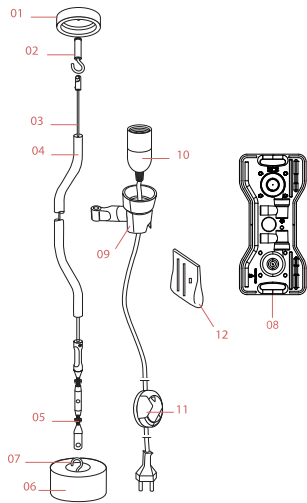

FLOS

F5601074 Turquoise

Parentesi 50

Designed by Achille Castiglioni and Pio Manzu, 1971

Halogen - 150W

Adjustable lamp providing direct light. Lamp moves vertically via sliding of a painted shaped steel tube on a ceiling-to-floor steel cable (4000 mm long). Fixture head made of injection-molded black elastomer housing a switch. Counterweight in cast iron covered with a silicone sheath made in the same color as the lamp body. On the cable there is the electronic dimmer which allows the regulation of light brightness.

NOT INCLUDED

RF32366

LED Lamp 12W E27 220-240V
2700K R125

Spare Parts

- | | | |
|-----|---|-----------|
| 02. | Anchor hook screw | RF06745 |
| 03. | Parentesi 4m steel cable | RF01442 |
| 03. | Parentesi 6m steel cable | RF01444 |
| 05. | Parentesi inox turnbuckle & grub screw | RF01438 |
| 09. | Parentesi rubber support | RF06068 |
| 11. | Led rondo' dimmer 220/240v 40-250w 4-100w | RF28045 |
| 12. | Kit wire ties and screw | RF5600200 |