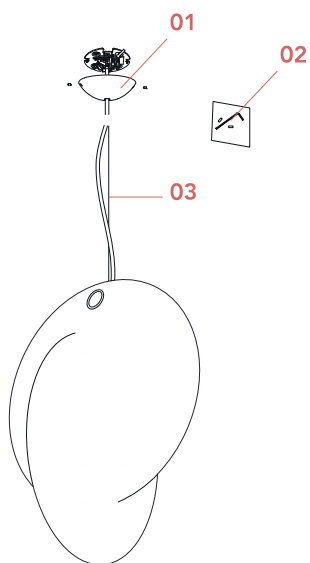

FLOS

F4634009 White

Overlap Suspension 2

Designed by Michael Anastassiades, 2018

Halogen - 2 x 105W

Suspended lamp with diffused light. Internal structure in white powder painted steel. Resin diffuser Cocoon sprayed on the structure, with a transparent protection created by spraying at the end of the machining, ring for substitution of printed steel diffuser in polished, Gold-plated "Galvanic" finish. Die-cast rose in Zama polished and Gold-plated "Galvanic" finish.

Physical

Colour	White
Length (mm)	1000
Cord length (mm)	2700
Canopy dimension (mm)	32
Canopy width (mm)	113
Net weight (kg)	8.8
Package height (mm)	1400
Package width (mm)	900
Package length (mm)	900
Package volume (m3)	1.13
IP internal	20

Bulbs

NOT INCLUDED

RF32288

LED Lamp E27 15W 2700K T38

NOT INCLUDED

RF32289

LED Lamp E27 15W 3000K T38

Spare Parts

- | | | |
|-----|---|-----------|
| 01. | Complete rose | RF4630159 |
| 02. | Kit with screws and allen key | RF3160100 |
| 03. | 4mt steel wire Ø1,2 with 19
winded wires | RF01089 |
| 03. | 3 mt steel cable ø1,2 with 19
winded wires | RF29665 |