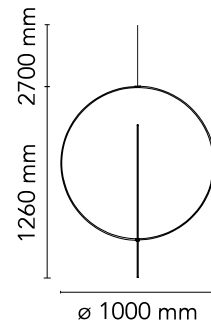

FLOS

F4634009 White

Overlap Suspension 2

Designed by Michael Anastassiades, 2018

Halogen - 2 x 105W

Suspended lamp with diffused light. Internal structure in white powder painted steel. Resin diffuser Cocoon sprayed on the structure, with a transparent protection created by spraying at the end of the machining, ring for substitution of printed steel diffuser in polished, Gold-plated "Galvanic" finish. Die-cast rose in Zama polished and Gold-plated "Galvanic" finish.

Are you a professional and your project needs consulting and support?

[BOOK AN APPOINTMENT](#)

Main specifications

EAN	8059607020104
Mounting	Suspension
Environments	Indoor dry location
Light Source Type	Bulb
Lamp category	Halogen
Lamp holders	E27
Ilcos	HSGS
Number of heads	2
Power (W)	105

Physical

Colour	White
Length (mm)	1000
Cord length (mm)	2700
Canopy dimension (mm)	32
Canopy width (mm)	113
Net weight (kg)	8.8
Package height (mm)	1400
Package width (mm)	900
Package length (mm)	900
Package volume (m3)	1.13
IP internal	20