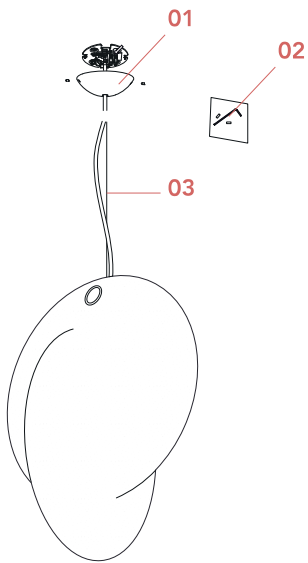

FLOS

F4634009 White

Overlap Suspension 2

Designed by Michael Anastassiades, 2018

Halogen - 2 x 105W

Suspended lamp with diffused light. Internal structure in white powder painted steel. Resin diffuser Cocoon sprayed on the structure, with a transparent protection created by spraying at the end of the machining, ring for substitution of printed steel diffuser in polished, Gold-plated "Galvanic" finish. Die-cast rose in Zama polished and Gold-plated "Galvanic" finish.

Physical

Colour	White
Length (mm)	1000
Cord length (mm)	2700
Canopy dimension (mm)	32
Canopy width (mm)	113
Net weight (kg)	8.8
Package height (mm)	1400
Package width (mm)	900
Package length (mm)	900
Package volume (m3)	1.13
IP internal	20

Bulbs

NOT INCLUDED

RF32288

LED Lamp E27 15W 2700K T38

NOT INCLUDED

RF32289

LED Lamp E27 15W 3000K T38

Spare Parts

- | | | |
|-----|---|-----------|
| 01. | Complete rose | RF4630159 |
| 02. | Kit with screws and allen key | RF3160100 |
| 03. | 4mt steel wire Ø1,2 with 19
winded wires | RF01089 |
| 03. | 3 mt steel cable ø1,2 with 19
winded wires | RF29665 |