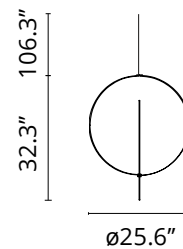

Are you a professional and your project needs consulting and support?

[BOOK AN APPOINTMENT](#)

Main specifications

EAN	8059607029190
Mounting	Suspension
Environments	Indoor dry location
Light Source Type	Bulb
Lamp category	Halogen
Lamp type	T
Lamp holders	E26
Number of heads	1
Power (W)	100

Physical

Color	White
Length (in)	25.79
Cord length (in)	157
Canopy dimension (mm)	32
Canopy width (in)	4.449
Net weight (lb)	12.35
Package height (in)	25.59
Package width (in)	39.37
Package length (in)	25.59
Package volume (in)	25782.63
IP internal	20