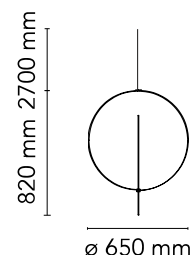

Halogen - 105W

Suspended lamp with diffused light. Internal structure in white powder painted steel. Resin diffuser Cocoon sprayed on the structure, with a transparent protection created by spraying at the end of the machining, ring for substitution of printed steel diffuser in Polished, Gold-plated "Galvanic" finish. Die-cast rose in Zama Polished and Gold-plated "Galvanic" finish.

Are you a professional and your project needs consulting and support?

[BOOK AN APPOINTMENT](#)