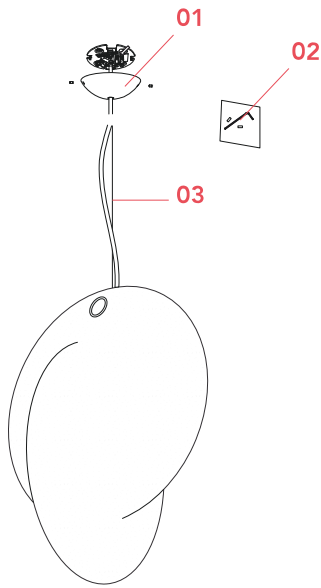

FLOS

F4633009 White

Overlap Suspension 1

Designed by Michael Anastassiades, 2018

Halogen - 105W

Suspended lamp with diffused light. Internal structure in white powder painted steel. Resin diffuser Cocoon sprayed on the structure, with a transparent protection created by spraying at the end of the machining, ring for substitution of printed steel diffuser in Polished, Gold-plated "Galvanic" finish. Die-cast rose in Zama Polished and Gold-plated "Galvanic" finish.

Physical

| | |
|-----------------------------|-------|
| Colour | White |
| Length (mm) | 655 |
| Cord colour | White |
| Cord length (mm) | 2700 |
| Canopy colour | Gold |
| Canopy length/diameter (mm) | 113 |
| Canopy height (mm) | 32 |
| Net weight (kg) | 5.6 |
| Package height (mm) | 1000 |
| Package width (mm) | 650 |
| Package length (mm) | 650 |
| Package volume (m3) | 0.42 |
| IP internal | 20 |

Bulbs

NOT INCLUDED

RF32288

LED Lamp E27 15W 2700K T38

NOT INCLUDED

RF32289

LED Lamp E27 15W 3000K T38

Spare Parts

- | | | |
|-----|--|-----------|
| 01. | Complete rose | RF4630159 |
| 02. | Kit with screws and allen key | RF3160100 |
| 03. | 3 mt steel cable \varnothing 1,2 with 19 winded wires | RF29665 |
| 03. | 4mt steel wire \varnothing 1,2 with 19 winded wires | RF01089 |