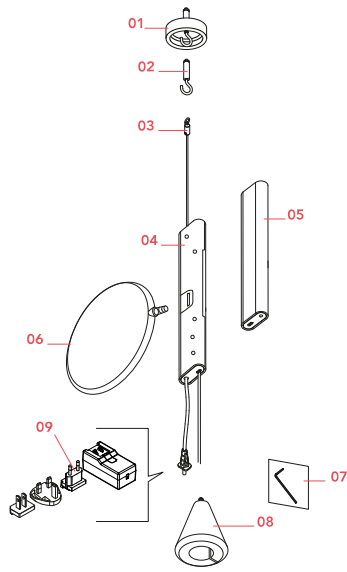

FLOS

■ F4640030 Black

OK

Designed by Konstantin Grcic, 2014

18W - 1551lm - 2700K

Lamp providing direct light. Head in gloss varnished. Body in injection-stamped PA66+30%FV with cover in gloss varnished. Orientable head. The light fitting can be moved vertically by running the internal structure of the body on a steel cable tensioned between the ceiling and the floor (useful length 4000mm). Dimmable switch with Soft Touch technology. Adaptor on plug connector with interchangeable plugs.

Physical

Colour	Black
Length (mm)	200
Cord length (mm)	4000
Canopy dimension (mm)	20
Canopy width (mm)	64
Net weight (kg)	2.9
Package height (mm)	140
Package width (mm)	340
Package length (mm)	390
Package volume (m3)	0.02
IP internal	20

Ecodesign and Energy Labelling

This product contains a light source of energy efficiency class F

Replaceable (LED only) light source by a professional

Replaceable control gear by an end-user

Spare Parts

01.	Black ceiling rose	RF23030
02.	Anchor with hook	RF4640100
03.	Steel cable 4mt.	RF4640200
03.	Steel cable 6mt.	RF4640300
04.	Internal lamp body assembly	RF4640400
05.	Black extrusion	RF22996
06.	Black led head assembly	RF28254
07.	Hex Key 2mm for OK lamp	RF06850
08.	Counterweight	RF23023
09.	Black plug assembly kit & 24V driver	RF3320100

Steel cable 6mt.

RF4640400

Internal lamp body assembly

RF22996

Black extrusion

RF28254

Black led head assembly

RF06850