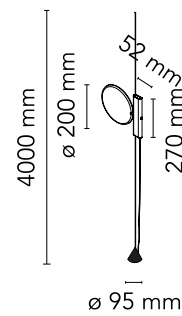

FLOS

■ F4640030 Black

OK

Designed by Konstantin Grcic, 2014

18W - 1551lm - 2700K

Lamp providing direct light. Head in gloss varnished. Body in injection-stamped PA66+30%FV with cover in gloss varnished. Orientable head. The light fitting can be moved vertically by running the internal structure of the body on a steel cable tensioned between the ceiling and the floor (useful length 4000mm). Dimmable switch with Soft Touch technology. Adaptor on plug connector with interchangeable plugs.

Are you a professional and your project needs consulting and support?

[BOOK AN APPOINTMENT](#)

Main specifications

EAN	8059607005064
Mounting	Suspension
Environments	Indoor dry location
Light Source Type	LED
LED type	LED Module
Power (W)	18
System flux (lm)	1551

Physical

Colour	Black
Length (mm)	200
Cord length (mm)	4000
Canopy dimension (mm)	20
Canopy width (mm)	64
Net weight (kg)	2.9
Package height (mm)	140
Package width (mm)	340
Package length (mm)	390
Package volume (m3)	0.02
IP internal	20