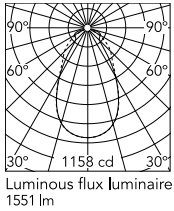

Schematic light drawing

Photometric

Light distribution	Symmetric
CCT (K)	2700

Electrical

Insulation class	III
Frequency (Hz)	50/60
Main voltage (Vac)	100-240/24
LED voltage Vf (Vdc)	null
Driver	Remote included
Dimmable	Yes
Dimming type	Electronic 24V
Dimming interface	Dimmer Integrated
Plug type	Type G, Type A, Type C
Batteries inside	No

Ecodesign and Energy Labelling

This product contains a light source of energy efficiency class F

Replaceable (LED only) light source by a professional

Replaceable control gear by an end-user