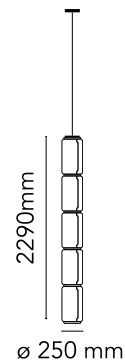

FLOS

■ F0278000 Black

Noctambule Suspension 5 Low Cylinder

Designed by Konstantin Grcic, 2019

54W - 1768lm - 2700K

Hanging lamps consisting of interconnecting glass modules reaching a length of 3,2 mt. (126.77") with 4 mt. (157.48") suspended power cable. Cylindrical and semi-spherical transparent blown glass structure, suspended die cast aluminium ring connector, hydroformed steel internal lateral arm and injection moulded optical opal silicone outer ring diffusers. The power supply unit within the ceiling rose can be used as a dimmer to adjust the light intensity by 10% to 100% in either direction by means of the 0-10/1-10V, PUSH, DALI control.

Are you a professional and your project needs consulting and support?

BOOK AN APPOINTMENT

Main specifications

EAN	8059607000731
Mounting	Suspension
Environments	Indoor dry location
Light source type	LED
Light sources included	Yes
LED type	LED Module
Power (W)	54
System flux (lm)	1768

Physical

Colour	Black
Length (mm)	250
Cord colour	Black
Cord length (mm)	4000
Canopy colour	Black
Canopy length/diameter (mm)	187
Canopy height (mm)	45
Net weight (kg)	20.4
Package volume (m3)	0.36
IP internal	20