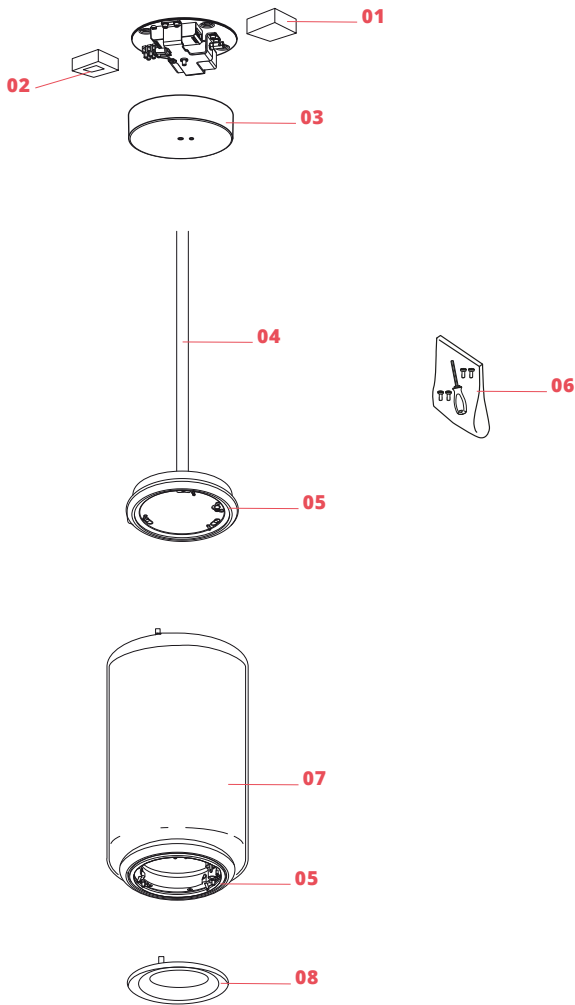

FLOS

■ F0278000 Black

Noctambule Suspension 5 Low Cylinder

Designed by Konstantin Grcic, 2019

54W - 1768lm - 2700K

Hanging lamps consisting of interconnecting glass modules reaching a length of 3,2 mt. (126.77") with 4 mt. (157.48") suspended power cable. Cylindrical and semi-spherical transparent blown glass structure, suspended die cast aluminium ring connector, hydroformed steel internal lateral arm and injection moulded optical opal silicone outer ring diffusers. The power supply unit within the ceiling rose can be used as a dimmer to adjust the light intensity by 10% to 100% in either direction by means of the 0-10/1-10V, PUSH, DALI control.

Physical

Colour	Black
Length (mm)	250
Cord colour	Black
Cord length (mm)	4000
Canopy colour	Black
Canopy length/diameter (mm)	187
Canopy height (mm)	45
Net weight (kg)	20.4
Package volume (m3)	0.36
IP internal	20

Schematic light drawing

Luminous flux luminaire
286 lm

Photometric

Lighting type	Total
Light distribution	Symmetric
CCT (K)	2700
Extreme cut off	No

Electrical

Insulation class	I
Frequency (Hz)	50/60
Main voltage (Vac)	120-277
Power supply	Integrated
Dimmable	Yes
Power supply type	Dimmable 0-10V, Dimmable Push, Dimmable 1-10V, Dimmable DALI 1
Dimming interface	Remote Dimmable (Dimmer Not Included)
Batteries inside	No

Ecodesign and Energy Labelling

This product contains a light source of energy efficiency class E

Spare Parts

01.	Power supply kit for Arrangements small & Noctambule	RF0410500
02.	Led dimmer kit	RF0410300
03.	Noctambule ceiling rose cover	RF27422
04.	Suspension attack	F0253030
05.	Ring led diffuser	RF27498
06.	Fixing screws kit	RF0254100
07.	Noctambule Low Cylinder	F0254000
08.	Terminal ring	F0258030