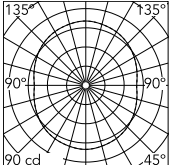

Schematic light drawing