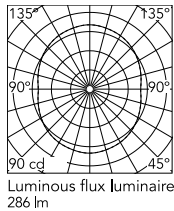

Physical

Colour	Black
Length (mm)	250
Cord length (mm)	4000
Canopy dimension (mm)	45
Canopy width (mm)	187
Net weight (kg)	22.9
Package volume (m3)	0.41
IP internal	20

Download

Mounting instructions	↓ PDF
Mounting instructions	↓ PDF
Spare Parts	↓ PDF

Photometric Files

LDT / IES	↓ ZIP
-----------	-----------------------

Technical Drawings

3D	↓ ZIP
Bim	↓ ZIP

Schematic light drawing

Photometric

Lighting type	Total
Light distribution	Symmetric
CCT (K)	2700
Extreme cut off	No