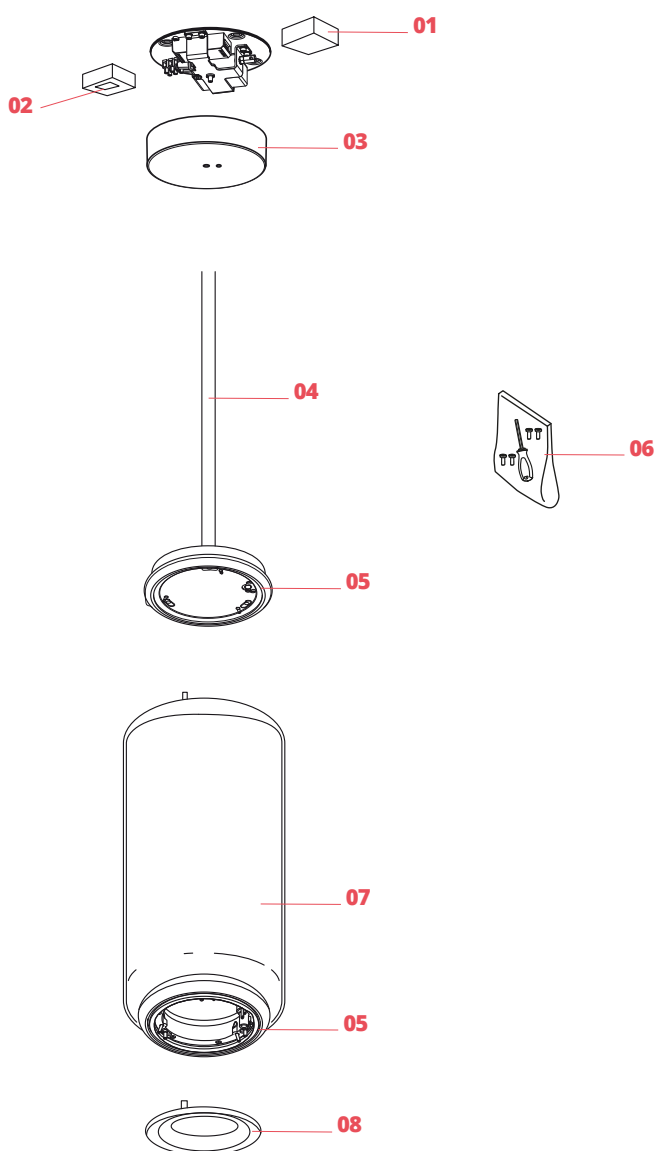

FLOS

■ F0281000 Black

Noctambule Suspension 5 High Cylinder

Designed by Konstantin Grcic, 2019

54W - 1798lm - 2700K

Hanging lamps consisting of interconnecting glass modules reaching a length of 3,2 mt. (126.77") with 4 mt. (157.48") suspended power cable. Cylindrical and semi-spherical transparent blown glass structure, suspended die cast aluminium ring connector, hydroformed steel internal lateral arm and injection moulded optical opal silicone outer ring diffusers. The power supply unit within the ceiling rose can be used as a dimmer to adjust the light intensity by 10% to 100% in either direction by means of the 0-10/1-10V, PUSH, DALI control.

Physical

Colour	Black
Length (mm)	250
Cord length (mm)	4000
Canopy dimension (mm)	45
Canopy width (mm)	187
Net weight (kg)	22.9
Package volume (m3)	0.41
IP internal	20

Download

Mounting instructions	↓ PDF
Mounting instructions	↓ PDF
Spare Parts	↓ PDF

- | | | |
|-----|--|-----------|
| 01. | Power supply kit for Arrangements small & Noctambule | RF0410500 |
| 02. | Led dimmer kit | RF0410300 |
| 03. | Noctambule ceiling rose cover | RF27422 |
| 04. | Suspension attack | F0253030 |
| 05. | Ring led diffuser | RF27498 |
| 06. | Fixing screws kit | RF0254100 |
| 07. | Noctambule High Cylinder | F0257000 |
| 08. | Terminal ring | F0258030 |