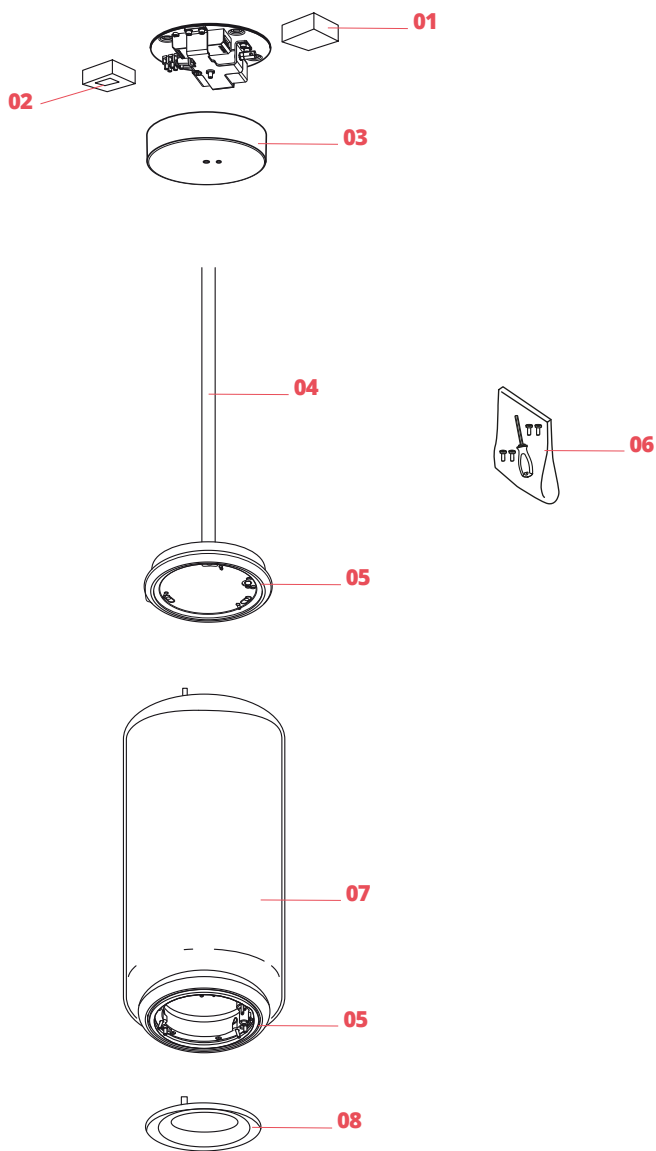

FLOS

■ F0281000 Black

Noctambule Suspension 5 High Cylinder

Designed by Konstantin Grcic, 2019

54W - 1798lm - 2700K

Hanging lamps consisting of interconnecting glass modules reaching a length of 3,2 mt. (126.77") with 4 mt. (157.48") suspended power cable. Cylindrical and semi-spherical transparent blown glass structure, suspended die cast aluminium ring connector, hydroformed steel internal lateral arm and injection moulded optical opal silicone outer ring diffusers. The power supply unit within the ceiling rose can be used as a dimmer to adjust the light intensity by 10% to 100% in either direction by means of the 0-10/1-10V, PUSH, DALI control.

Physical

Colour	Black
Length (mm)	250
Cord colour	Black
Cord length (mm)	4000
Canopy colour	Black
Canopy length/diameter (mm)	187
Canopy height (mm)	45
Net weight (kg)	22.9
Package volume (m3)	0.41
IP internal	20

Schematic light drawing

Photometric

Lighting type	Total
Light distribution	Symmetric
CCT (K)	2700
Extreme cut off	No

Electrical

Insulation class	I
Frequency (Hz)	50/60
Main voltage (Vac)	120-277
Power supply	Integrated
Dimmable	Yes
Power supply type	Dimmable 0-10V, Dimmable Push, Dimmable 1-10V, Dimmable DALI 1
Dimming interface	Remote Dimmable (Dimmer Not Included)
Batteries inside	No

Ecodesign and Energy Labelling

This product contains a light source of energy efficiency class E

Spare Parts

- | | | |
|-----|--|-----------|
| 01. | Power supply kit for Arrangements small & Noctambule | RF0410500 |
| 02. | Led dimmer kit | RF0410300 |
| 03. | Noctambule ceiling rose cover | RF27422 |
| 04. | Suspension attack | F0253030 |
| 05. | Ring led diffuser | RF27498 |
| 06. | Fixing screws kit | RF0254100 |
| 07. | Noctambule High Cylinder | F0257000 |
| 08. | Terminal ring | F0258030 |