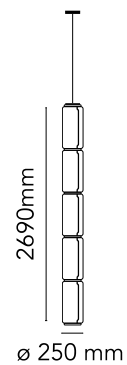

FLOS

■ F0281000 Black

Noctambule Suspension 5 High Cylinder

Designed by Konstantin Grcic, 2019

54W - 1798lm - 2700K

Hanging lamps consisting of interconnecting glass modules reaching a length of 3,2 mt. (126.77") with 4 mt. (157.48") suspended power cable. Cylindrical and semi-spherical transparent blown glass structure, suspended die cast aluminium ring connector, hydroformed steel internal lateral arm and injection moulded optical opal silicone outer ring diffusers. The power supply unit within the ceiling rose can be used as a dimmer to adjust the light intensity by 10% to 100% in either direction by means of the 0-10/1-10V, PUSH, DALI control.

Are you a professional and your project needs consulting and support?

[BOOK AN APPOINTMENT](#)

Main specifications

EAN	8059607000762
Mounting	Suspension
Environments	Indoor dry location
Light source type	LED
Light sources included	Yes
LED type	LED Module
Power (W)	54
System flux (lm)	1798

Physical

Colour	Black
Length (mm)	250
Cord colour	Black
Cord length (mm)	4000
Canopy colour	Black
Canopy length/diameter (mm)	187
Canopy height (mm)	45
Net weight (kg)	22.9
Package volume (m3)	0.41
IP internal	20