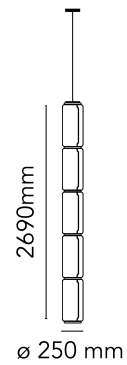

FLOS

■ F0281000 Black

Noctambule Suspension 5 High Cylinder

Designed by Konstantin Grcic, 2019

54W - 1798lm - 2700K

Hanging lamps consisting of interconnecting glass modules reaching a length of 3,2 mt. (126.77") with 4 mt. (157.48") suspended power cable. Cylindrical and semi-spherical transparent blown glass structure, suspended die cast aluminium ring connector, hydroformed steel internal lateral arm and injection moulded optical opal silicone outer ring diffusers. The power supply unit within the ceiling rose can be used as a dimmer to adjust the light intensity by 10% to 100% in either direction by means of the 0-10/1-10V, PUSH, DALI control.

Are you a professional and your project needs consulting and support?

[BOOK AN APPOINTMENT](#)

Main specifications

EAN	8059607000762
Mounting	Suspension
Environments	Indoor dry location
Light Source Type	LED
LED type	LED Module
Power (W)	54
System flux (lm)	1798

Physical

Colour	Black
Length (mm)	250
Cord length (mm)	4000
Canopy dimension (mm)	45
Canopy width (mm)	187
Net weight (kg)	22.9
Package volume (m3)	0.41
IP internal	20

Download

Mounting instructions	↓ PDF
Mounting instructions	↓ PDF
Spare Parts	↓ PDF