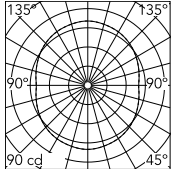

Physical

Colour	Black
Length (mm)	250
Cord colour	Black
Cord length (mm)	4000
Canopy colour	Black
Canopy length/diameter (mm)	187
Canopy height (mm)	45
Net weight (kg)	22.9
Package volume (m3)	0.41
IP internal	20

Download

Mounting instructions	↓ PDF
Mounting instructions	↓ PDF
Mounting instructions	↓ PDF

Photometric Files

LDT / IES	↓ ZIP
-----------	-----------------------

Technical Drawings

3D	↓ ZIP
Bim	↓ ZIP

Schematic light drawing