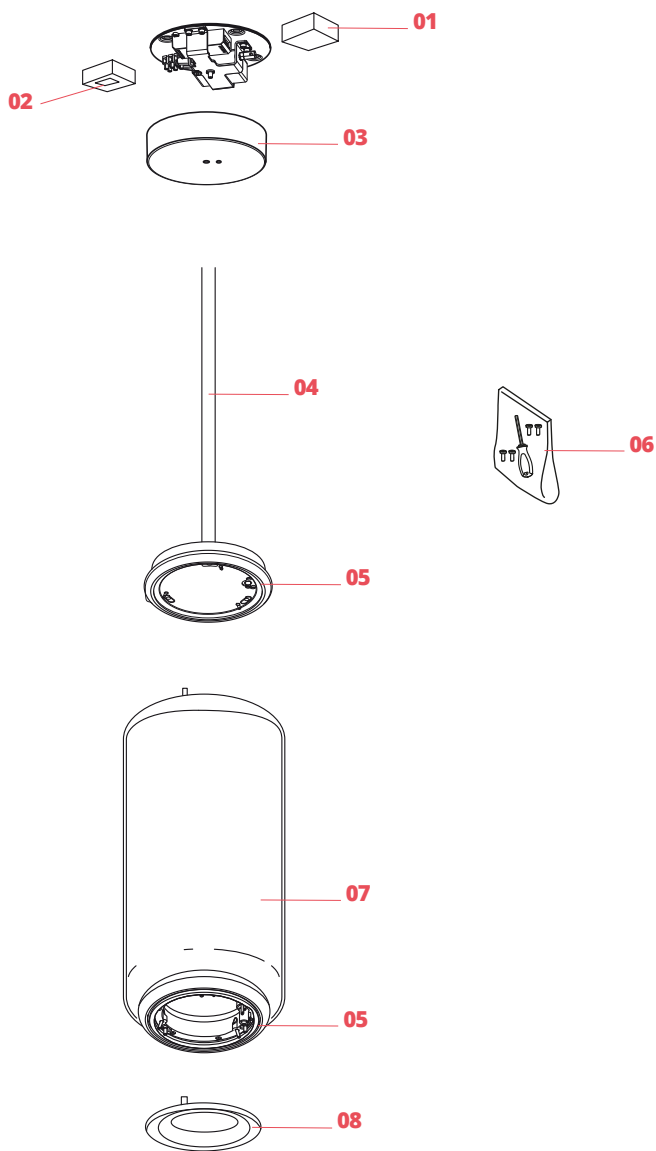

Spare Parts

00.	Push button and cables assembly for dimmer	RF27318
01.	Power supply kit for Arrangements small & Noctambule	RF0410500
02.	Led dimmer kit	RF34197
03.	Noctambule ceiling rose cover	RF27422
04.	Noctambule Suspension attack	F0253030
05.	Ring led diffuser	RF27498
06.	Fixing screws kit	RF0254100
07.	Noctambule High Cylinder	F0257000
08.	Noctambule Suspension Terminal ring	F0258030