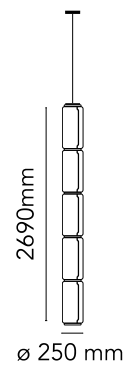

FLOS

■ F0281000 Black

Noctambule Suspension 5 High Cylinder

Designed by Konstantin Grcic, 2019

54W - 1798lm - 2700K

Hanging lamps consisting of interconnecting glass modules reaching a length of 3,2 mt. (126.77") with 4 mt. (157.48") suspended power cable. Cylindrical and semi-spherical transparent blown glass structure, suspended die cast aluminium ring connector, hydroformed steel internal lateral arm and injection moulded optical opal silicone outer ring diffusers. The power supply unit within the ceiling rose can be used as a dimmer to adjust the light intensity by 10% to 100% in either direction by means of the 0-10/1-10V, PUSH, DALI control.

Are you a professional and your project needs consulting and support?

[BOOK AN APPOINTMENT](#)

Main specifications

EAN	8059607000762
Mounting	Suspension
Environments	Indoor dry location
Light source type	LED
Light sources included	Yes
LED type	LED Module
Power (W)	54
Lumen Output (lm)	1798

Physical

Colour	Black
Length (mm)	250
Cord colour	Black
Cord length (mm)	4000
Canopy colour	Black
Canopy length/diameter (mm)	187
Canopy height (mm)	45
Net weight (kg)	22.9
Package volume (m3)	0.41
IP internal	20