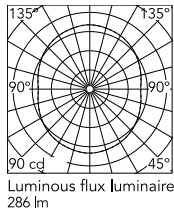

Physical

Colour	Black
Cord length (mm)	4000
Canopy dimension (mm)	46
Net weight (kg)	20.7
Package volume (m3)	0.4
IP internal	20

Download

Mounting instructions	↓ PDF
Mounting instructions	↓ PDF
Spare Parts	↓ PDF

Photometric Files

LDT / IES	↓ ZIP
-----------	-----------------------

Technical Drawings

3D	↓ ZIP
Bim	↓ ZIP

Schematic light drawing

Photometric

Lighting type	Total
Light distribution	Symmetric
CCT (K)	2700
CRI>	90