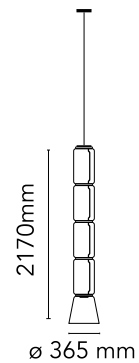

FLOS

■ F0272000 Black

Noctambule Suspension 4 Low Cylinder Cone

Designed by Konstantin Grcic, 2019

63W - 1831lm - 2700K - CRI> 90

Hanging lamps consisting of interconnecting glass modules reaching a length of 3,2 mt. (126.77") with 4 mt. (157.48") suspended power cable. Cylindrical and semi-spherical transparent blown glass structure, suspended die cast aluminium ring connector, hydroformed steel internal lateral arm and injection moulded optical opal silicone outer ring diffusers. The power supply unit within the ceiling rose can be used as a dimmer to adjust the light intensity by 10% to 100% in either direction by means of the 0-10/1-10V, PUSH, DALI control.

Are you a professional and your project needs consulting and support?

[BOOK AN APPOINTMENT](#)

Main specifications

EAN	8059607000670
Mounting	Suspension
Environments	Indoor dry location
Light Source Type	LED
LED type	LED Module
Power (W)	63
System flux (lm)	1831

Physical

Colour	Black
Cord length (mm)	4000
Canopy dimension (mm)	46
Net weight (kg)	20.7
Package volume (m3)	0.4
IP internal	20

Download

Mounting instructions	↓ PDF
Mounting instructions	↓ PDF
Spare Parts	↓ PDF