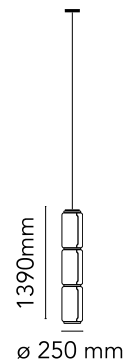

FLOS

■ F0276000 Black

Noctambule Suspension 3 Low Cylinder

Designed by Konstantin Grcic, 2019

36W - 1196lm - 2700K

Hanging lamps consisting of interconnecting glass modules reaching a length of 3,2 mt. (126.77") with 4 mt. (157.48") suspended power cable. Cylindrical and semi-spherical transparent blown glass structure, suspended die cast aluminium ring connector, hydroformed steel internal lateral arm and injection moulded optical opal silicone outer ring diffusers. The power supply unit within the ceiling rose can be used as a dimmer to adjust the light intensity by 10% to 100% in either direction by means of the 0-10/1-10V, PUSH, DALI control.

Are you a professional and your project needs consulting and support?

BOOK AN APPOINTMENT

Main specifications

EAN	8059607000717
Mounting	Suspension
Environments	Indoor dry location
Light source type	LED
Light sources included	Yes
LED type	LED Module
Power (W)	36
System flux (lm)	1196

Physical

Colour	Black
Length (mm)	250
Cord colour	Black
Cord length (mm)	4000
Canopy colour	Black
Canopy length/diameter (mm)	187
Canopy height (mm)	45
Net weight (kg)	13.4
Package volume (m3)	0.23
IP internal	20

Download

Mounting instructions [↓ PDF](#)
Mounting instructions [↓ PDF](#)

Photometric Files

LDT / IES [↓ ZIP](#)

Technical Drawings

3D [↓ ZIP](#)
[🔒 Bim](#) [↓ ZIP](#)

Schematic light drawing

Luminous flux luminaire
286 lm