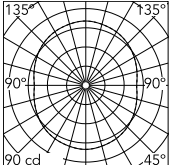

Physical

Colour	Black
Length (mm)	250
Cord colour	Black
Cord length (mm)	4000
Canopy colour	Black
Canopy length/diameter (mm)	187
Canopy height (mm)	45
Net weight (kg)	13.4
Package volume (m3)	0.23
IP internal	20

Download

Mounting instructions [↓ PDF](#)
Mounting instructions [↓ PDF](#)

Photometric Files

LDT / IES [↓ ZIP](#)

Technical Drawings

3D [↓ ZIP](#)
[🔒 Bim](#) [↓ ZIP](#)

Schematic light drawing

Luminous flux luminaire
286 lm