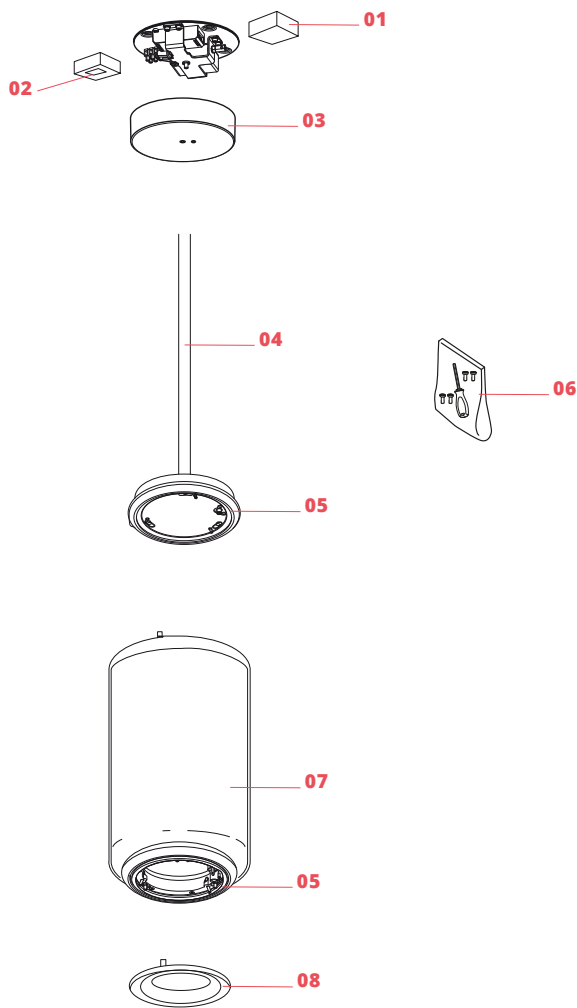

FLOS

■ F0276000 Black

Noctambule Suspension 3 Low Cylinder

Designed by Konstantin Grcic, 2019

36W - 1196lm - 2700K

Hanging lamps consisting of interconnecting glass modules reaching a length of 3,2 mt. (126.77") with 4 mt. (157.48") suspended power cable. Cylindrical and semi-spherical transparent blown glass structure, suspended die cast aluminium ring connector, hydroformed steel internal lateral arm and injection moulded optical opal silicone outer ring diffusers. The power supply unit within the ceiling rose can be used as a dimmer to adjust the light intensity by 10% to 100% in either direction by means of the 0-10/1-10V, PUSH, DALI control.

Physical

Colour	Black
Length (mm)	250
Cord colour	Black
Cord length (mm)	4000
Canopy colour	Black
Canopy length/diameter (mm)	187
Canopy height (mm)	45
Net weight (kg)	13.4
Package volume (m3)	0.23
IP internal	20

Download

Mounting instructions [↓ PDF](#)
Mounting instructions [↓ PDF](#)

Photometric Files

LDT / IES [↓ ZIP](#)

Technical Drawings

3D [↓ ZIP](#)
[🔒 Bim](#) [↓ ZIP](#)

Schematic light drawing

Luminous flux luminaire
286 lm

01.	Power supply kit for Arrangements small & Noctambule	RF0410500
02.	Led dimmer kit	RF0410300
03.	Noctambule ceiling rose cover	RF27422
04.	Suspension attack	F0253030
05.	Ring led diffuser	RF27498
06.	Fixing screws kit	RF0254100
07.	Noctambule Low Cylinder	F0254000
08.	Terminal ring	F0258030