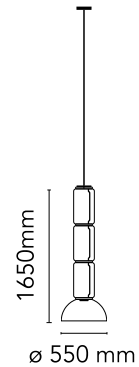

FLOS

■ F0274000 Black

Noctambule Suspension 3 Low Cylinder Bowl

Designed by Konstantin Grcic, 2019

54W - 1293lm - 2700K - CRI> 90

Hanging lamps consisting of interconnecting glass modules reaching a length of 3,2 mt. (126.77") with 4 mt. (157.48") suspended power cable. Cylindrical and semi-spherical transparent blown glass structure, suspended die cast aluminium ring connector, hydroformed steel internal lateral arm and injection moulded optical opal silicone outer ring diffusers. The power supply unit within the ceiling rose can be used as a dimmer to adjust the light intensity by 10% to 100% in either direction by means of the 0-10/1-10V, PUSH, DALI control.

Are you a professional and your project needs consulting and support?

BOOK AN APPOINTMENT

Main specifications

EAN	8059607000694
Mounting	Suspension
Environments	Indoor dry location
Light source type	LED
Light sources included	Yes
LED type	LED Module
Power (W)	54
System flux (lm)	1293

Physical

Colour	Black
Length (mm)	250
Cord colour	Black
Cord length (mm)	4000
Canopy colour	Black
Canopy length/diameter (mm)	187
Canopy height (mm)	45
Net weight (kg)	17.7
Package volume (m3)	0.56
IP internal	20