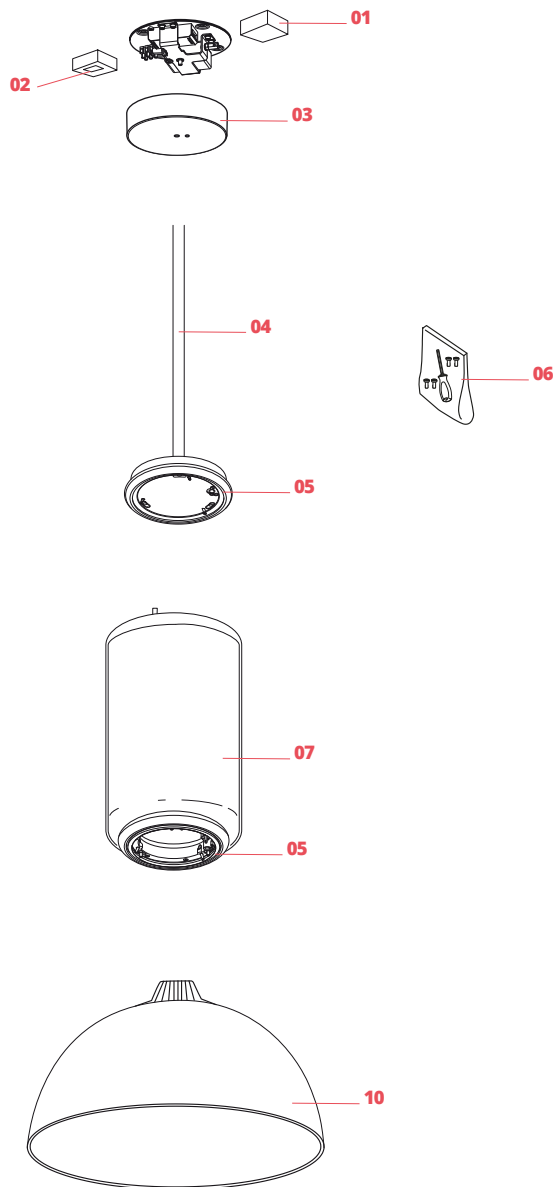

FLOS

■ F0274000 Black

Noctambule Suspension 3 Low Cylinder Bowl

Designed by Konstantin Grcic, 2019

54W - 1293lm - 2700K - CRI> 90

Hanging lamps consisting of interconnecting glass modules reaching a length of 3,2 mt. (126.77") with 4 mt. (157.48") suspended power cable. Cylindrical and semi-spherical transparent blown glass structure, suspended die cast aluminium ring connector, hydroformed steel internal lateral arm and injection moulded optical opal silicone outer ring diffusers. The power supply unit within the ceiling rose can be used as a dimmer to adjust the light intensity by 10% to 100% in either direction by means of the 0-10/1-10V, PUSH, DALI control.

Physical

Colour	Black
Length (mm)	250
Cord colour	Black
Cord length (mm)	4000
Canopy colour	Black
Canopy length/diameter (mm)	187
Canopy height (mm)	45
Net weight (kg)	17.7
Package volume (m3)	0.56
IP internal	20

Lighting type	Total
Light distribution	Symmetric
CCT (K)	2700
CRI>	90
Extreme cut off	No

Electrical

Insulation class	I
Frequency (Hz)	50/60
Main voltage (Vac)	120-277
Power supply	Integrated
Dimmable	Yes
Power supply type	Dimmable 0-10V, Dimmable Push, Dimmable 1-10V, Dimmable DALI 1
Dimming interface	Remote Dimmable (Dimmer Not Included)
Batteries inside	No

Ecodesign and Energy Labelling

This product contains a light source of energy efficiency class E

Spare Parts

01.	Power supply kit for Arrangements small & Noctambule	RF0410500
02.	Led dimmer kit	RF0410300
03.	Noctambule ceiling rose cover	RF27422
04.	Suspension attack	F0253030
05.	Ring led diffuser	RF27498
06.	Fixing screws kit	RF0254100
07.	Noctambule Low Cylinder	F0254000
10.	Noctambule Bowl	F0255000