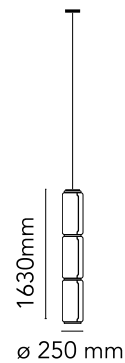

FLOS

■ F0264000 Black

Noctambule Suspension 3 High Cylinder

Designed by Konstantin Grcic, 2019

36W - 1202lm - 2700K - CRI> 90

Hanging lamps consisting of interconnecting glass modules reaching a length of 3,2 mt. (126.77") with 4 mt. (157.48") suspended power cable. Cylindrical and semi-spherical transparent blown glass structure, suspended die cast aluminium ring connector, hydroformed steel internal lateral arm and injection moulded optical opal silicone outer ring diffusers. The power supply unit within the ceiling rose can be used as a dimmer to adjust the light intensity by 10% to 100% in either direction by means of the 0-10/1-10V, PUSH, DALI control.

Are you a professional and your project needs consulting and support?

[BOOK AN APPOINTMENT](#)

Main specifications

EAN	8059607000557
Mounting	Suspension
Environments	Indoor dry location
Light source type	LED
Light sources included	Yes
LED type	LED Module
Power (W)	36
System flux (lm)	1202

Physical

Colour	Black
Length (mm)	250
Cord colour	Black
Cord length (mm)	4000
Canopy colour	Black
Canopy length/diameter (mm)	187
Canopy height (mm)	45
Net weight (kg)	14.9
Package volume (m3)	0.26
IP internal	20