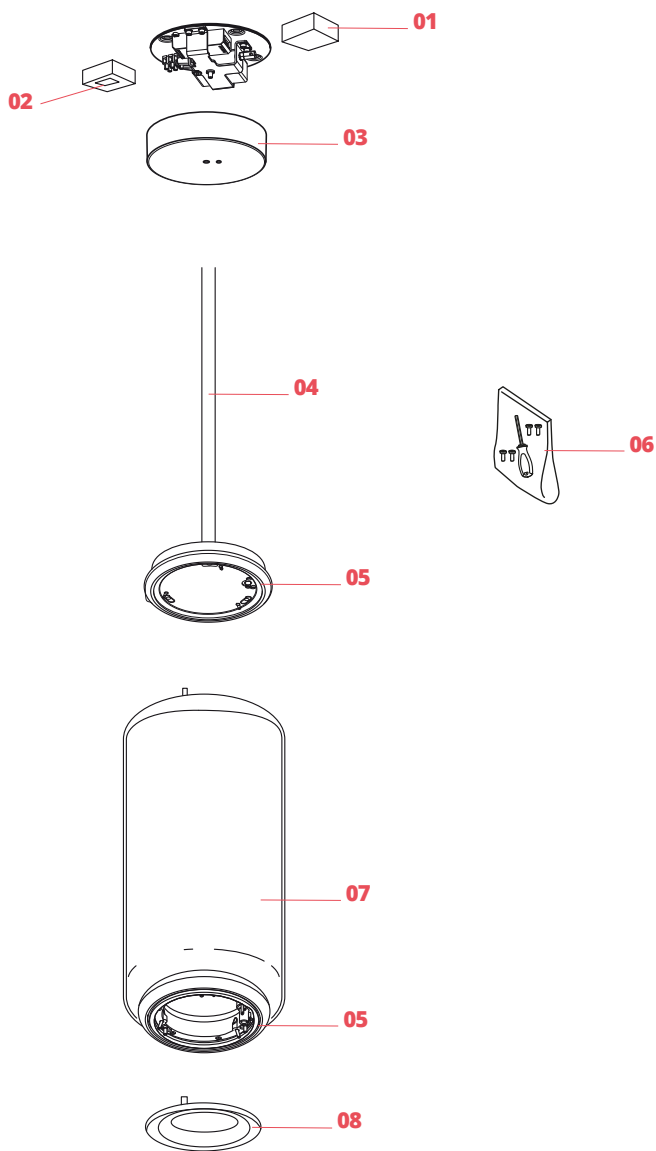

FLOS

■ F0264000 Black

Noctambule Suspension 3 High Cylinder

Designed by Konstantin Grcic, 2019

36W - 1202lm - 2700K - CRI> 90

Hanging lamps consisting of interconnecting glass modules reaching a length of 3,2 mt. (126.77") with 4 mt. (157.48") suspended power cable. Cylindrical and semi-spherical transparent blown glass structure, suspended die cast aluminium ring connector, hydroformed steel internal lateral arm and injection moulded optical opal silicone outer ring diffusers. The power supply unit within the ceiling rose can be used as a dimmer to adjust the light intensity by 10% to 100% in either direction by means of the 0-10/1-10V, PUSH, DALI control.

Physical

Colour	Black
Length (mm)	250
Cord colour	Black
Cord length (mm)	4000
Canopy colour	Black
Canopy length/diameter (mm)	187
Canopy height (mm)	45
Net weight (kg)	14.9
Package volume (m3)	0.26
IP internal	20

Schematic light drawing

Photometric

Lighting type	Total
Light distribution	Symmetric
CCT (K)	2700
CRI>	90
Extreme cut off	No

Electrical

Insulation class	I
Frequency (Hz)	50/60
Main voltage (Vac)	120-277
Power supply	Integrated
Dimmable	Yes
Power supply type	Dimmable 0-10V, Dimmable Push, Dimmable 1-10V, Dimmable DALI 1
Dimming interface	Remote Dimmable (Dimmer Not Included)
Batteries inside	No

Ecodesign and Energy Labelling

This product contains a light source of energy efficiency class E

Spare Parts

- | | | |
|-----|--|-----------|
| 01. | Power supply kit for Arrangements small & Noctambule | RF0410500 |
| 02. | Led dimmer kit | RF0410300 |
| 03. | Noctambule ceiling rose cover | RF27422 |
| 04. | Suspension attack | F0253030 |
| 05. | Ring led diffuser | RF27498 |
| 06. | Fixing screws kit | RF0254100 |
| 07. | Noctambule High Cylinder | F0257000 |
| 08. | Terminal ring | F0258030 |