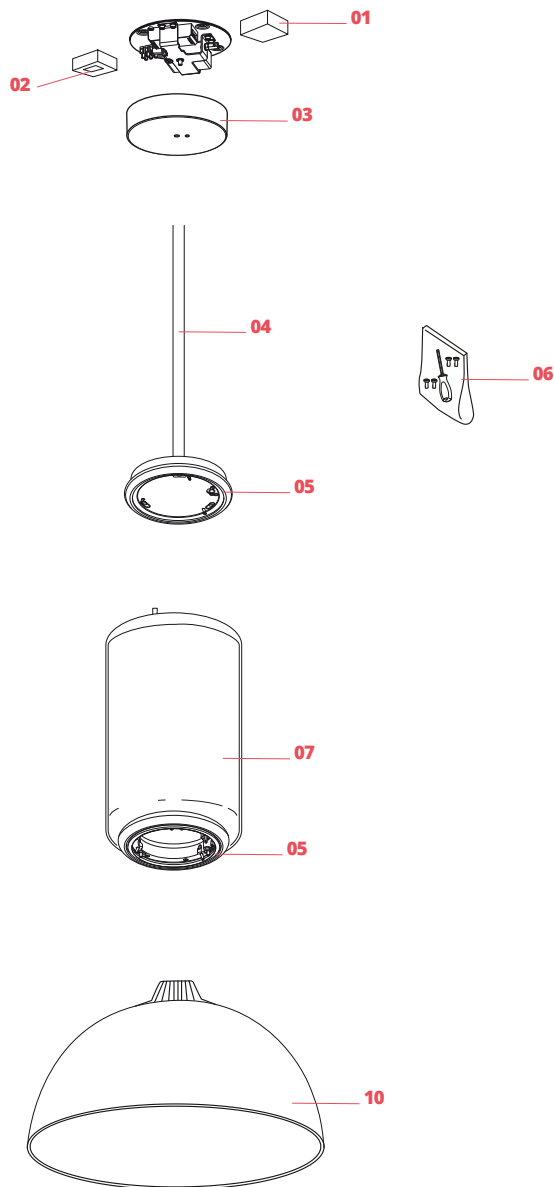

Spare Parts

01.	Power supply kit for Arrangements small & Noctambule	RF0410500
02.	Led dimmer kit	RF0410300
04.	Suspension attack	F0253030
05.	Ring led diffuser	RF27498
06.	Fixing screws kit	RF0254100
07.	Noctambule Low Cylinder	F0254000
10.	Noctambule Bowl	F0255000