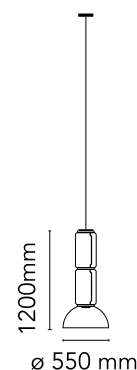

45W - 1007lm - 2700K - CRI> 90

Hanging lamps consisting of interconnecting glass modules reaching a length of 3,2 mt. (126.77") with 4 mt. (157.48") suspended power cable. Cylindrical and semi-spherical transparent blown glass structure, suspended die cast aluminium ring connector, hydroformed steel internal lateral arm and injection moulded optical opal silicone outer ring diffusers. The power supply unit within the ceiling rose can be used as a dimmer to adjust the light intensity by 10% to 100% in either direction by means of the 0-10/1-10V, PUSH, DALI control.

Are you a professional and your project needs consulting and support?

BOOK AN APPOINTMENT