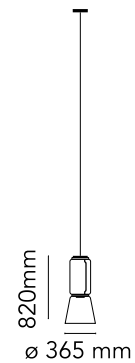

FLOS

■ F0268000 Black

Noctambule Suspension 1 Low Cylinder Cone

Designed by Konstantin Grcic, 2019

36W - 973lm - 2700K - CRI> 90

Hanging lamps consisting of interconnecting glass modules reaching a length of 3,2 mt. (126.77") with 4 mt. (157.48") suspended power cable. Cylindrical and semi-spherical transparent blown glass structure, suspended die cast aluminium ring connector, hydroformed steel internal lateral arm and injection moulded optical opal silicone outer ring diffusers. The power supply unit within the ceiling rose can be used as a dimmer to adjust the light intensity by 10% to 100% in either direction by means of the 0-10/1-10V, PUSH, DALI control.

Are you a professional and your project needs consulting and support?

[BOOK AN APPOINTMENT](#)

Main specifications

EAN	8059607000625
Mounting	Suspension
Environments	Indoor dry location
Light Source Type	LED
LED type	LED Module
Power (W)	36
System flux (lm)	973

Physical

Colour	Black
Length (mm)	250
Cord length (mm)	4000
Canopy dimension (mm)	45
Canopy width (mm)	187
Net weight (kg)	10.2
Package volume (m3)	0.21
IP internal	20

Download

Mounting instructions	↓ PDF
Mounting instructions	↓ PDF
Spare Parts	↓ PDF