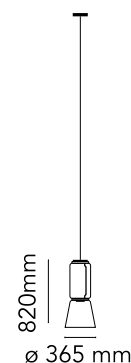

FLOS

■ F0268000 Black

Noctambule Suspension 1 Low Cylinder Cone

Designed by Konstantin Grcic, 2019

36W - 973lm - 2700K - CRI> 90

Hanging lamps consisting of interconnecting glass modules reaching a length of 3,2 mt. (126.77") with 4 mt. (157.48") suspended power cable. Cylindrical and semi-spherical transparent blown glass structure, suspended die cast aluminium ring connector, hydroformed steel internal lateral arm and injection moulded optical opal silicone outer ring diffusers. The power supply unit within the ceiling rose can be used as a dimmer to adjust the light intensity by 10% to 100% in either direction by means of the 0-10/1-10V, PUSH, DALI control.

Are you a professional and your project needs consulting and support?

[BOOK AN APPOINTMENT](#)

Main specifications

EAN	8059607000625
Mounting	Suspension
Environments	Indoor dry location
Light source type	LED
Light sources included	Yes
LED type	LED Module
Power (W)	36
System flux (lm)	973

Physical

Colour	Black
Length (mm)	250
Cord colour	Black
Cord length (mm)	4000
Canopy colour	Black
Canopy length/diameter (mm)	187
Canopy height (mm)	45
Net weight (kg)	10.2
Package volume (m3)	0.21
IP internal	20