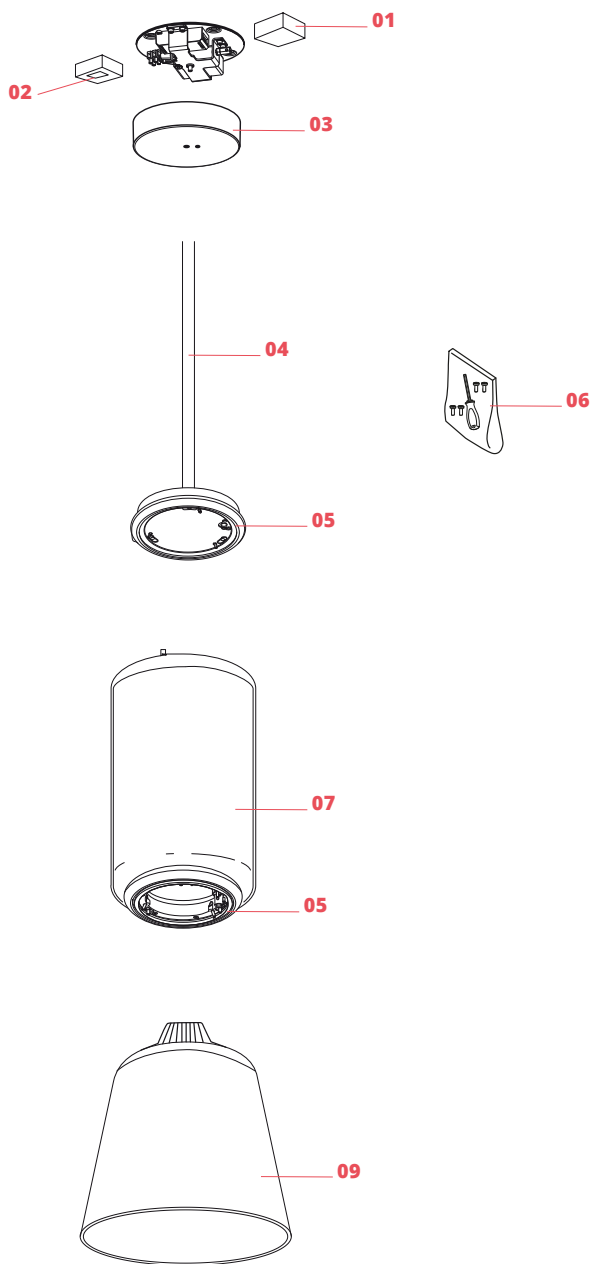

FLOS

■ F0268000 Black

Noctambule Suspension 1 Low Cylinder Cone

Designed by Konstantin Grcic, 2019

36W - 973lm - 2700K - CRI> 90

Hanging lamps consisting of interconnecting glass modules reaching a length of 3,2 mt. (126.77") with 4 mt. (157.48") suspended power cable. Cylindrical and semi-spherical transparent blown glass structure, suspended die cast aluminium ring connector, hydroformed steel internal lateral arm and injection moulded optical opal silicone outer ring diffusers. The power supply unit within the ceiling rose can be used as a dimmer to adjust the light intensity by 10% to 100% in either direction by means of the 0-10/1-10V, PUSH, DALI control.

Physical

Colour	Black
Length (mm)	250
Cord colour	Black
Cord length (mm)	4000
Canopy colour	Black
Canopy length/diameter (mm)	187
Canopy height (mm)	45
Net weight (kg)	10.2
Package volume (m3)	0.21
IP internal	20

Schematic light drawing

Photometric

Lighting type	Total
Light distribution	Symmetric
CCT (K)	2700
CRI>	90
Extreme cut off	No

Electrical

Insulation class	I
Frequency (Hz)	50/60
Main voltage (Vac)	120-277
Power supply	Integrated
Dimmable	Yes
Power supply type	Dimmable 0-10V, Dimmable Push, Dimmable 1-10V, Dimmable DALI 1
Dimming interface	Remote Dimmable (Dimmer Not Included)
Batteries inside	No

Ecodesign and Energy Labelling

This product contains a light source of energy efficiency class E

Spare Parts

- | | | |
|-----|--|-----------|
| 01. | Power supply kit for Arrangements small & Noctambule | RF0410500 |
| 02. | Led dimmer kit | RF0410300 |
| 03. | Noctambule ceiling rose cover | RF27422 |
| 04. | Suspension attack | F0253030 |
| 05. | Ring led diffuser | RF27498 |
| 06. | Fixing screws kit | RF0254100 |
| 07. | Noctambule Low Cylinder | F0254000 |
| 09. | Noctambule Cone | F0260000 |