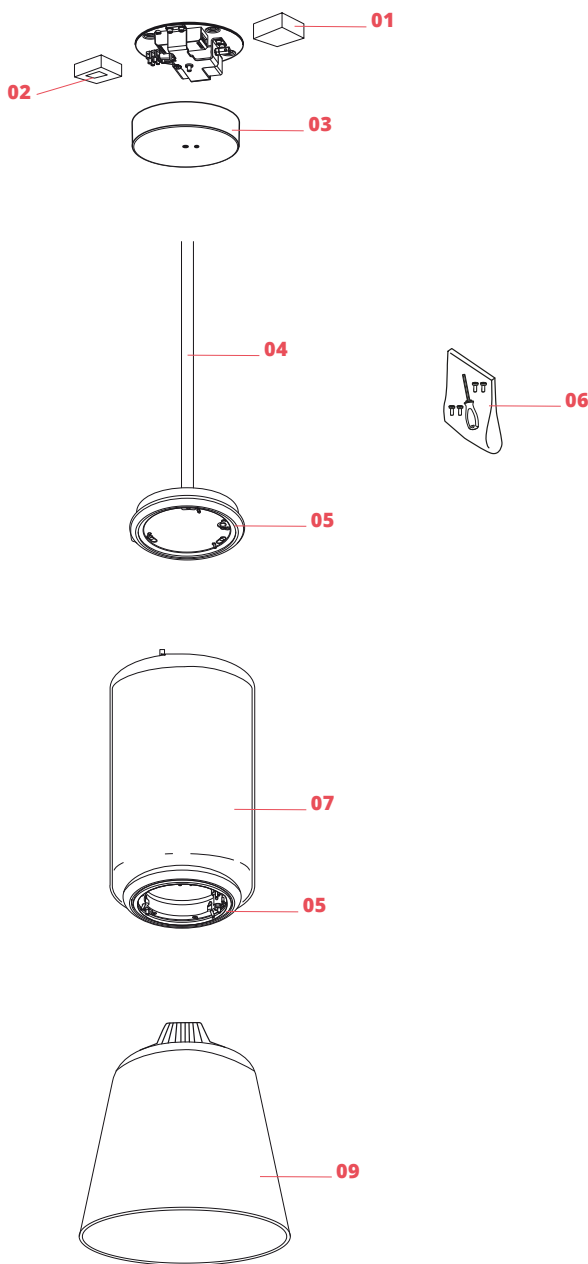

FLOS

■ F0268000 Black

Noctambule Suspension 1 Low Cylinder Cone

Designed by Konstantin Grcic, 2019

36W - 973lm - 2700K - CRI> 90

Hanging lamps consisting of interconnecting glass modules reaching a length of 3,2 mt. (126.77") with 4 mt. (157.48") suspended power cable. Cylindrical and semi-spherical transparent blown glass structure, suspended die cast aluminium ring connector, hydroformed steel internal lateral arm and injection moulded optical opal silicone outer ring diffusers. The power supply unit within the ceiling rose can be used as a dimmer to adjust the light intensity by 10% to 100% in either direction by means of the 0-10/1-10V, PUSH, DALI control.

Physical

Colour	Black
Length (mm)	250
Cord length (mm)	4000
Canopy dimension (mm)	45
Canopy width (mm)	187
Net weight (kg)	10.2
Package volume (m3)	0.21
IP internal	20

Download

Mounting instructions	↓ PDF
Mounting instructions	↓ PDF
Spare Parts	↓ PDF

- | | | |
|-----|--|-----------|
| 01. | Power supply kit for Arrangements small & Noctambule | RF0410500 |
| 02. | Led dimmer kit | RF0410300 |
| 03. | Noctambule ceiling rose cover | RF27422 |
| 04. | Suspension attack | F0253030 |
| 05. | Ring led diffuser | RF27498 |
| 06. | Fixing screws kit | RF0254100 |
| 07. | Noctambule Low Cylinder | F0254000 |
| 09. | Noctambule Cone | F0260000 |