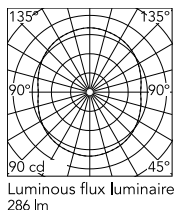

Physical

Colour	Black
Length (mm)	250
Cord length (mm)	4000
Canopy dimension (mm)	45
Canopy width (mm)	187
Net weight (kg)	10.2
Package volume (m3)	0.21
IP internal	20

Download

Mounting instructions	↓ PDF
Mounting instructions	↓ PDF
Spare Parts	↓ PDF

Photometric Files

LDT / IES	↓ ZIP
-----------	-----------------------

Technical Drawings

3D	↓ ZIP
Bim	↓ ZIP

Schematic light drawing

Photometric

Lighting type	Total
Light distribution	Symmetric
CCT (K)	2700
CRI>	90
Extreme cut off	No