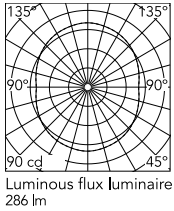

Physical

Colour	Black
Cord length (mm)	4000
Canopy dimension (mm)	46
Net weight (kg)	10.2
Package volume (m3)	0.21
IP internal	20

Download

Mounting instructions	↓ PDF
Mounting instructions	↓ PDF
Spare Parts	↓ PDF

Photometric Files

LDT / IES	↓ ZIP
---------------------------	-------

Technical Drawings

3D	↓ ZIP
Bim	↓ ZIP

Schematic light drawing

Photometric

Lighting type	Total
Light distribution	Symmetric
CCT (K)	2700
CRI>	90