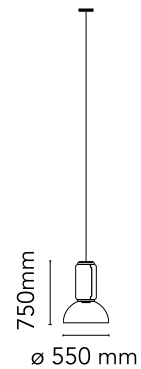

FLOS

■ F0263000 Black

Noctambule Suspension 1 Low Cylinder Bowl

Designed by Konstantin Grcic, 2019

36W - 1007lm - 2700K - CRI> 90

Hanging lamps consisting of interconnecting glass modules reaching a length of 3,2 mt. (126.77") with 4 mt. (157.48") suspended power cable. Cylindrical and semi-spherical transparent blown glass structure, suspended die cast aluminium ring connector, hydroformed steel internal lateral arm and injection moulded optical opal silicone outer ring diffusers. The power supply unit within the ceiling rose can be used as a dimmer to adjust the light intensity by 10% to 100% in either direction by means of the 0-10/1-10V, PUSH, DALI control.

Are you a professional and your project needs consulting and support?

[BOOK AN APPOINTMENT](#)

Main specifications

EAN	8059607000540
Mounting	Suspension
Environments	Indoor dry location
Light source type	LED
Light sources included	Yes
LED type	LED Module
Power (W)	36
System flux (lm)	1007

Physical

Colour	Black
Length (mm)	250
Cord colour	Black
Cord length (mm)	4000
Canopy colour	Black
Canopy length/diameter (mm)	187
Canopy height (mm)	45
Net weight (kg)	10.7
Package volume (m3)	0.43
IP internal	20