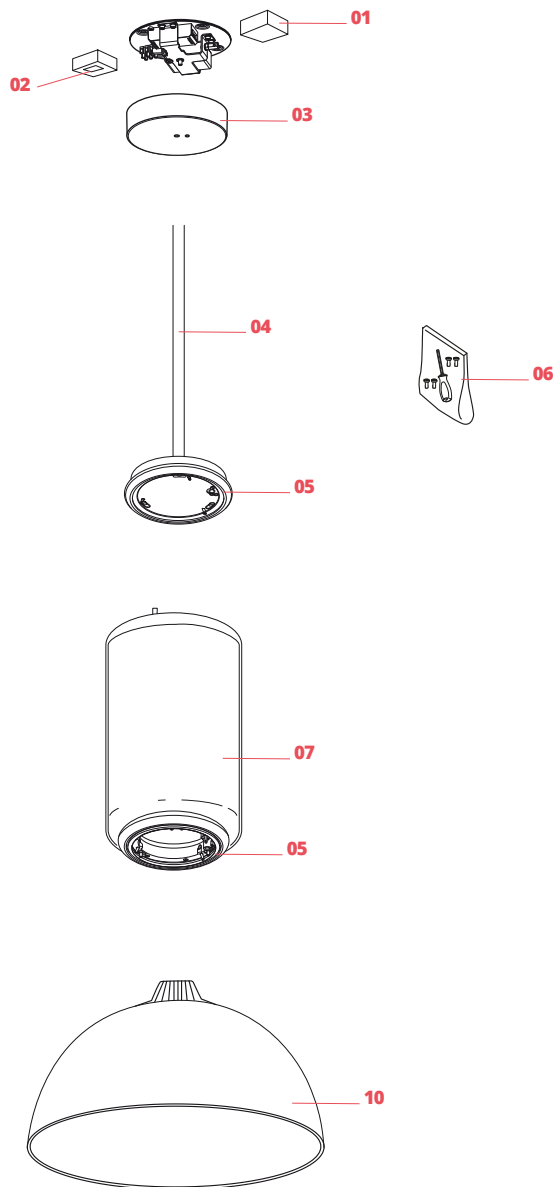

FLOS

■ F0263000 Black

Noctambule Suspension 1 Low Cylinder Bowl

Designed by Konstantin Grcic, 2019

36W - 1007lm - 2700K - CRI> 90

Hanging lamps consisting of interconnecting glass modules reaching a length of 3,2 mt. (126.77") with 4 mt. (157.48") suspended power cable. Cylindrical and semi-spherical transparent blown glass structure, suspended die cast aluminium ring connector, hydroformed steel internal lateral arm and injection moulded optical opal silicone outer ring diffusers. The power supply unit within the ceiling rose can be used as a dimmer to adjust the light intensity by 10% to 100% in either direction by means of the 0-10/1-10V, PUSH, DALI control.

Physical

Colour	Black
Length (mm)	250
Cord colour	Black
Cord length (mm)	4000
Canopy colour	Black
Canopy length/diameter (mm)	187
Canopy height (mm)	45
Net weight (kg)	10.7
Package volume (m3)	0.43
IP internal	20

Schematic light drawing

Photometric

Lighting type	Total
Light distribution	Symmetric
CCT (K)	2700
CRI>	90
Extreme cut off	No

Electrical

Insulation class	I
Frequency (Hz)	50/60
Main voltage (Vac)	120-277
Power supply	Integrated
Dimmable	Yes
Power supply type	Dimmable 0-10V, Dimmable Push, Dimmable 1-10V, Dimmable DALI 1
Dimming interface	Remote Dimmable (Dimmer Not Included)
Batteries inside	No

Ecodesign and Energy Labelling

This product contains a light source of energy efficiency class E

Spare Parts

- | | | |
|-----|--|-----------|
| 01. | Power supply kit for Arrangements small & Noctambule | RF0410500 |
| 02. | Led dimmer kit | RF0410300 |
| 03. | Noctambule ceiling rose cover | RF27422 |
| 04. | Suspension attack | F0253030 |
| 05. | Ring led diffuser | RF27498 |
| 06. | Fixing screws kit | RF0254100 |
| 07. | Noctambule Low Cylinder | F0254000 |
| 10. | Noctambule Bowl | F0255000 |