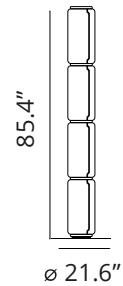

## Noctambule Floor 4 High Cylinder Big Base

Designed by Konstantin Grcic, 2019

45W - 1378lm - 2700K

The brainchild of master designer Konstantin Grcic, Noctambule by FLOS is a futuristic lighting system that blends innovation, efficiency and aesthetics. Its transparent hand-blown glass cylinder is surrounded by discrete LED technology on top and at the bottom, thus making the foundation of the lamp stylish and stunning. The user can attach additional components to the fixture in order to experiment with different styles of lighting. This helps create columns of light at varying heights that light up at the intersecting points between each module or unit. Noctambule LED dimmable floor lamp cylinders, cone, bowl top, large base can be configured as a hanging lamp or a standing light, depending on the need and preferences. Its dimming capabilities can be set through the power supply unit within the ceiling rose, or via a pedal panel on the power cord. The modern lamp's cylindrical body is available at both a low and high height, while users can choose between the dome-shaped head or cone-shaped head for a more direct light source. Other NOCTAMBULE floor lamps options: NOCTAMBULE FLOOR LAMP WITH 1 - 4 LOW CYLINDERS & SMALL BASE NOCTAMBULE FLOOR WITH 1 - 3 HIGH CYLINDERS & SMALL BASE NOCTAMBULE FLOOR WITH CONE TOP & SMALL BASE Inspiration behind the design: Inspired by night owls, Noctambule by Konstantin Grcic features a transparent body that almost blends into a room when unlit, but makes its presence known when it illuminates at night.

## Physical

Color	Black
Length (in)	21.65
Cord color	Black
Cord length (in)	70.866
Net weight (lb)	60.19
Package volume (in)	21271.74
IP internal	20