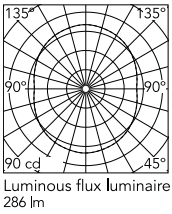

Schematic light drawing