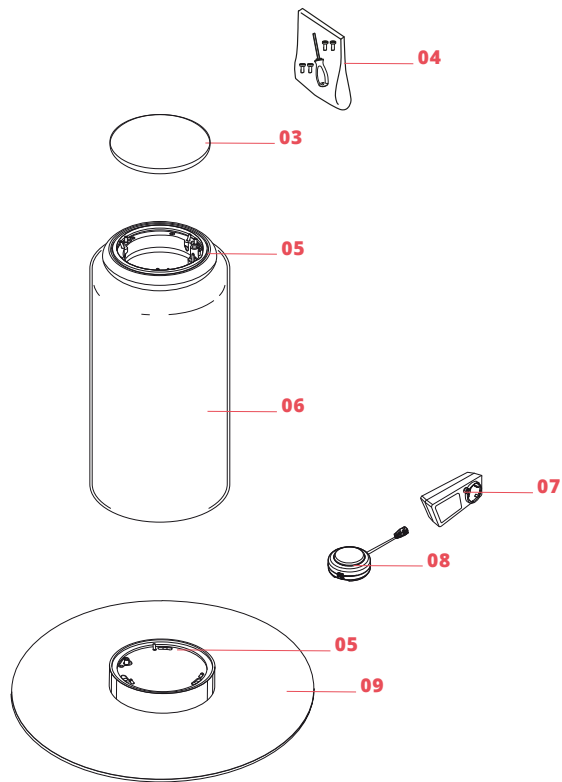

Spare Parts

03.	Terminal cap	F0293030
04.	Fixing screws kit	RF0254100
05.	Ring led diffuser	RF27498
06.	Noctambule High Cylinder	F0257000
07.	Black plug assembly kit & 48V driver	RF6600130
09.	Big base	F0262030