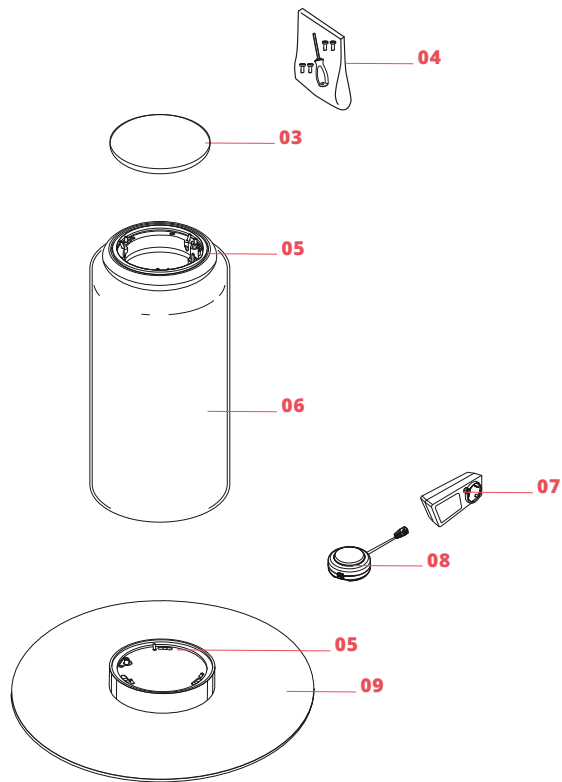

Spare Parts

03.	Terminal cap	F0293030
04.	Fixing screws kit	RF0254100
05.	Ring led diffuser	RF27498
06.	Noctambule High Cylinder	F0257000
07.	Black plug assembly kit & 48V driver	RF6600130
09.	Big base	F0262030

DOWNLOAD