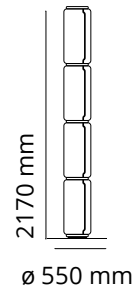

FLOS

■ F0292000 Black

Noctambule Floor 4 High Cylinder Big Base

Designed by Konstantin Grcic, 2019

45W - 1378lm - 2700K

Standing lamps consisting of interconnecting glass modules reaching a height of 2,17 metres (85.43"). Cylindrical and semi-spherical transparent blown glass structure, die cast aluminium base and rings, hydroformed steel internal lateral arms and injection moulded optical opal silicone outer ring diffusers. The power supply cable is 2 metres (78.74") long, with a pedal operated panel used as a dimmer to adjust the light intensity by 10% to 100% in either direction. Wall mounted power supply unit with interchangeable plugs.

Are you a professional and your project needs consulting and support?

[BOOK AN APPOINTMENT](#)

Main specifications

EAN	8059607000922
Mounting	Floor
Environments	Indoor dry location
Light Source Type	LED
LED type	LED Module
Power (W)	45
System flux (lm)	1378

Physical

Colour	Black
Length (mm)	550
Cord colour	Black
Cord length (mm)	1800
Net weight (kg)	27.3
Package volume (m3)	0.35
IP internal	20

Download

Mounting instructions	↓ PDF
Mounting instructions	↓ PDF
Spare Parts	↓ PDF