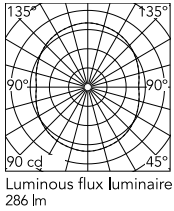

Schematic light drawing

Photometric

Lighting type	Total
Light distribution	Symmetric
CCT (K)	2700
Extreme cut off	No

Electrical

Insulation class	III
Frequency (Hz)	50/60
Main voltage (Vac)	100-240/48
LED voltage Vf (Vdc)	null
Power Supply	Remote included
Dimmable	Yes
Power Supply Type	Electronic 48V
Dimming interface	Dimmer Integrated
Plug type	Type G, Type A, Type C
Batteries inside	No