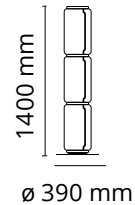

FLOS

■ F0290000 Black

Noctambule Floor 3 Low Cylinder Small Base

Designed by Konstantin Grcic, 2019

36W - 1057lm - 2700K

Standing lamps consisting of interconnecting glass modules reaching a height of 2,17 metres (85.43"). Cylindrical and semi-spherical transparent blown glass structure, die cast aluminium base and rings, hydroformed steel internal lateral arms and injection moulded optical opal silicone outer ring diffusers. The power supply cable is 2 metres (78.74") long, with a pedal operated panel used as a dimmer to adjust the light intensity by 10% to 100% in either direction. Wall mounted power supply unit with interchangeable plugs.

Are you a professional and your project needs consulting and support?

[BOOK AN APPOINTMENT](#)

Main specifications

EAN	8059607000885
Mounting	Floor
Environments	Indoor dry location
Light Source Type	LED
LED type	LED Module
Power (W)	36
System flux (lm)	1057

Physical

Colour	Black
Cord length (mm)	1800
Net weight (kg)	17.3
Package volume (m3)	0.24
IP internal	20

Download

Mounting instructions	↓ PDF
Mounting instructions	↓ PDF
Spare Parts	↓ PDF

Ecodesign and Energy Labelling