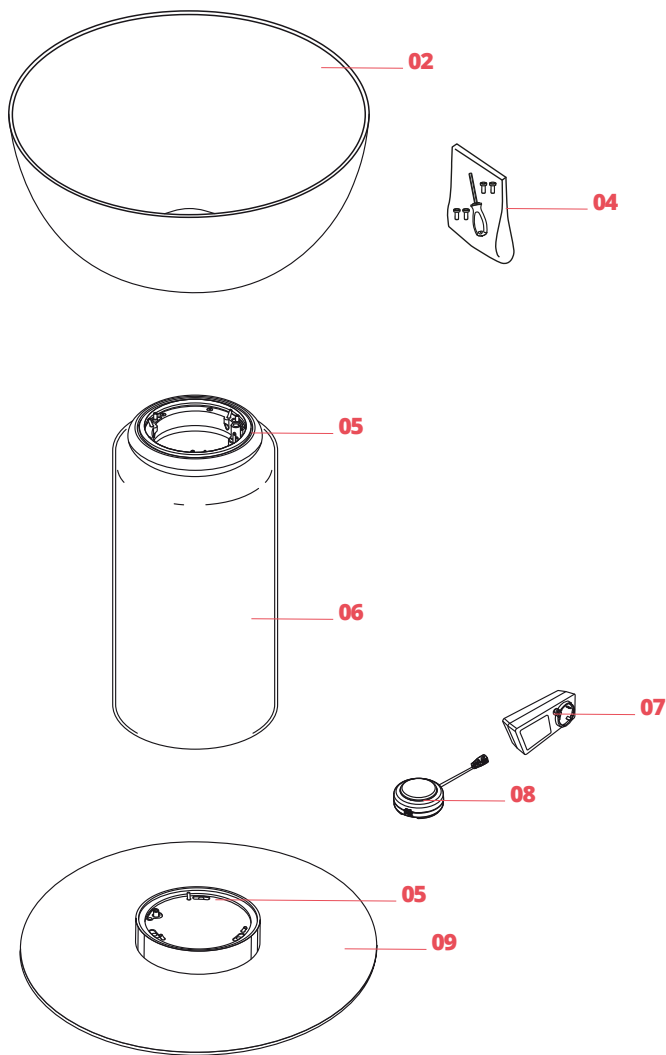

FLOS

F0266000 Black

Noctambule Floor 3 High Cylinder Bowl Big Base

Designed by Konstantin Grcic, 2019

54W - 1493lm - 2700K - CRI> 90

Standing lamps consisting of interconnecting glass modules reaching a height of 2,17 metres (85.43"). Cylindrical and semi-spherical transparent blown glass structure, die cast aluminium base and rings, hydroformed steel internal lateral arms and injection moulded optical opal silicone outer ring diffusers. The power supply cable is 2 metres (78.74") long, with a pedal operated panel used as a dimmer to adjust the light intensity by 10% to 100% in either direction. Wall mounted power supply unit with interchangeable plugs.

Physical

Colour	Black
Length (mm)	550
Cord colour	Black
Cord length (mm)	1800
Net weight (kg)	27
Package volume (m3)	0.61
IP internal	20

Download

Mounting instructions	↓ PDF
Mounting instructions	↓ PDF
Spare Parts	↓ PDF

Luminous flux Luminaire
286 lm

Photometric

Lighting type	Total
Light distribution	Symmetric
CCT (K)	2700
CRI>	90
Extreme cut off	No

Electrical

Insulation class	III
Frequency (Hz)	50/60
Main voltage (Vac)	100-240/48
LED voltage Vf (Vdc)	null
Power Supply	Remote included
Dimmable	Yes
Power Supply Type	Electronic 48V
Dimming interface	Dimmer Integrated
Plug type	Type G, Type A, Type C
Batteries inside	No

Spare Parts

02.	Noctambule Bowl	F0255000
04.	Fixing screws kit	RF0254100
05.	Ring led diffuser	RF27498
06.	Noctambule High Cylinder	F0257000
07.	Black plug assembly kit & 48V driver	RF6600130
09.	Big base	F0262030