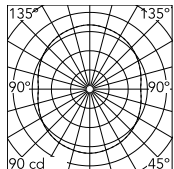

Schematic light drawing

Luminous flux Luminaire
286 lm

Photometric

Lighting type	Total
Light distribution	Symmetric
CCT (K)	2700
CRI>	90
Extreme cut off	No

Electrical

Insulation class	III
Frequency (Hz)	50/60
Main voltage (Vac)	100-240/48
LED voltage Vf (Vdc)	null
Power Supply	Remote included
Dimmable	Yes
Power Supply Type	Electronic 48V
Dimming interface	Dimmer Integrated
Plug type	Type G, Type A, Type C
Batteries inside	No