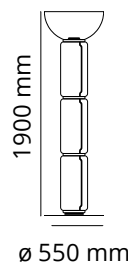

FLOS

F0266000 Black

Noctambule Floor 3 High Cylinder Bowl Big Base

Designed by Konstantin Grcic, 2019

54W - 1493lm - 2700K - CRI> 90

Standing lamps consisting of interconnecting glass modules reaching a height of 2,17 metres (85.43"). Cylindrical and semi-spherical transparent blown glass structure, die cast aluminium base and rings, hydroformed steel internal lateral arms and injection moulded optical opal silicone outer ring diffusers. The power supply cable is 2 metres (78.74") long, with a pedal operated panel used as a dimmer to adjust the light intensity by 10% to 100% in either direction. Wall mounted power supply unit with interchangeable plugs.

Are you a professional and your project needs consulting and support?

BOOK AN APPOINTMENT

Main specifications

EAN	8059607000588
Mounting	Floor
Environments	Indoor dry location
Light Source Type	LED
LED type	LED Module
Power (W)	54
System flux (lm)	1493

Physical

Colour	Black
Length (mm)	550
Cord colour	Black
Cord length (mm)	1800
Net weight (kg)	27
Package volume (m3)	0.61
IP internal	20

Download

Mounting instructions	↓ PDF
Mounting instructions	↓ PDF
Spare Parts	↓ PDF