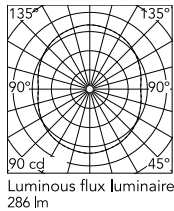

Physical

Colour	Black
Length (mm)	365
Cord length (mm)	1800
Net weight (kg)	18
Package volume (m3)	0.31
IP internal	20

Download

Mounting instructions	↓ PDF
Mounting instructions	↓ PDF
Spare Parts	↓ PDF

Schematic light drawing