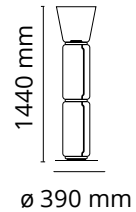

45W - 1174lm - 2700K - CRI > 90

Standing lamps consisting of interconnecting glass modules reaching a height of 2,17 metres (85.43"). Cylindrical and semi-spherical transparent blown glass structure, die cast aluminium base and rings, hydroformed steel internal lateral arms and injection moulded optical opal silicone outer ring diffusers. The power supply cable is 2 metres (78.74") long, with a pedal operated panel used as a dimmer to adjust the light intensity by 10% to 100% in either direction. Wall mounted power supply unit with interchangeable plugs.

Are you a professional and your project needs consulting and support?

[BOOK AN APPOINTMENT](#)