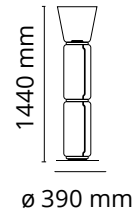

45W - 1174lm - 2700K - CRI > 90

Standing lamps consisting of interconnecting glass modules reaching a height of 2,17 metres (85.43"). Cylindrical and semi-spherical transparent blown glass structure, die cast aluminium base and rings, hydroformed steel internal lateral arms and injection moulded optical opal silicone outer ring diffusers. The power supply cable is 2 metres (78.74") long, with a pedal operated panel used as a dimmer to adjust the light intensity by 10% to 100% in either direction. Wall mounted power supply unit with interchangeable plugs.

Are you a professional and your project needs consulting and support?

BOOK AN APPOINTMENT