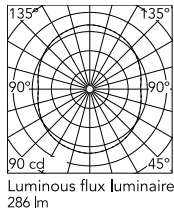

Schematic light drawing

Photometric

Lighting type	Total
Light distribution	Symmetric
CCT (K)	2700
CRI>	90

Electrical

Insulation class	III
Frequency (Hz)	50/60
Main voltage (Vac)	100-240/48
LED voltage Vf (Vdc)	null
Driver	Remote included
Dimmable	Yes
Dimming type	Electronic 48V
Dimming interface	Remote Dimmable (Dimmer Not Included)
Plug type	Type G, Type A, Type C
Batteries inside	No
Charging min time	No

Ecodesign and Energy Labelling

This product contains a light source of energy efficiency class E

Replaceable (LED only)
light source by a
professional

Replaceable control
gear by an end-user