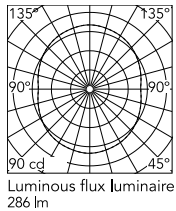

Physical

Colour	Black
Length (mm)	365
Cord length (mm)	1800
Net weight (kg)	14
Package volume (m3)	0.23
IP internal	20

Download

Mounting instructions	↓ PDF
Mounting instructions	↓ PDF
Spare Parts	↓ PDF

Schematic light drawing