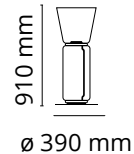

FLOS

■ F0265000 Black

Noctambule Floor 1 High Cylinder Cone Small Base

Designed by Konstantin Grcic, 2019

36W - 876lm - 2700K - CRI> 90

Standing lamps consisting of interconnecting glass modules reaching a height of 2,17 metres (85.43"). Cylindrical and semi-spherical transparent blown glass structure, die cast aluminium base and rings, hydroformed steel internal lateral arms and injection moulded optical opal silicone outer ring diffusers. The power supply cable is 2 metres (78.74") long, with a pedal operated panel used as a dimmer to adjust the light intensity by 10% to 100% in either direction. Wall mounted power supply unit with interchangeable plugs.

Are you a professional and your project needs consulting and support?

BOOK AN APPOINTMENT