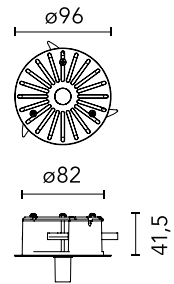

FLOS

08.0208.00

No Trim installation frame for ceiling mounting

Are you a professional and your project needs consulting and support?

[BOOK AN APPOINTMENT](#)

Main specifications

| | |
|--------------|---------------------|
| Mounting | Ceiling recessed |
| Environments | Indoor dry location |

Physical

Recessed depth (mm) 45

Download

[Mounting instructions](#)

[↓ PDF](#)