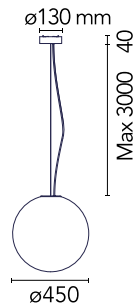

FLOS

F1920009 White

My Sphere

Designed by Michael Anastassiades, 2023

LED retrofit - 30W

Suspension lamp composed of an elegant translucent glass sphere that conveys a blissful sensation of serenity. A timeless aesthetic that fits with any style. A spherical luminaire that offers omnidirectional light emission designed to create a unique atmosphere in the room.

Physical

Colour	White
Cord colour	White
Cord length (mm)	2700
Canopy colour	White
Canopy length/diameter (mm)	130
Canopy height (mm)	40
Net weight (kg)	6.5
Package volume (m3)	0.2
IP internal	20

Download