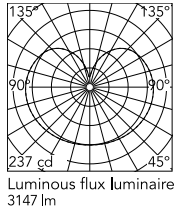

Schematic light drawing

Beam Angle: -

h(m)	E(lx)	D(m)
1	0	
2	0	
3	0	
4	0	
5	0	

Photometric

Extreme cut off No

Electrical

Insulation class	I
Frequency (Hz)	50/60
Main voltage (Vac)	220-250
Dimmable	Yes
Dimming interface	Remote Dimmable (Dimmer Not Included)
Batteries inside	No
Charging min time	NO