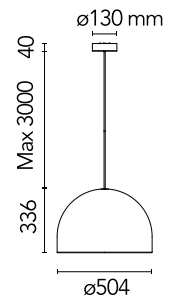

FLOS

F1915009 White

My Dome

Designed by Michael Anastassiades, 2023

LED retrofit - 2 x 40W

Suspension lamp composed of a half-sphere in an acylindrical finish that evenly projects light downwards. The matte white colour complements a simple geometry that adapts to any style. My Dome offers a classic suspension piece for downlight illumination reimagined through the poetics of Michael Anastassiades. Light is diffused evenly downwards, making the lamp ideal for illuminating a dining table.

Are you a professional and your project needs consulting and support?

[BOOK AN APPOINTMENT](#)

Main specifications

EAN	8059607063606
Mounting	Suspension
Environments	Indoor dry location
Light Source Type	Bulb
Lamp category	LED retrofit
Lamp holders	E27
Number of heads	2
Power (W)	40

Physical

Colour	White
Cord length (mm)	2700
Canopy dimension (mm)	40
Canopy width (mm)	130
Net weight (kg)	3.5
Package height (mm)	530
Package width (mm)	630
Package length (mm)	630
Package volume (m3)	0.21
IP internal	20