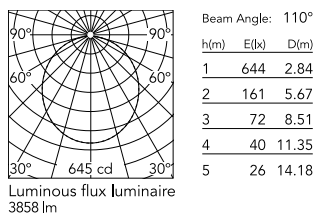

Physical

Colour	White
Cord length (mm)	2700
Canopy dimension (mm)	40
Canopy width (mm)	130
Net weight (kg)	3.5
Package height (mm)	530
Package width (mm)	630
Package length (mm)	630
Package volume (m3)	0.21
IP internal	20

Download

[Mounting instructions](#) PDF

Photometric Files

[LDT / IES](#) ZIP

Technical Drawings

[2D](#) ZIP

[3D](#) ZIP

Schematic light drawing