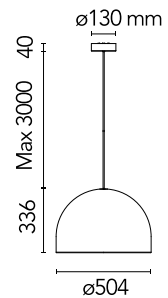

LED retrofit - 2 x 40W

Suspension lamp composed of a half-sphere in an acylindrical finish that evenly projects light downwards. The matte white colour complements a simple geometry that adapts to any style. My Dome offers a classic suspension piece for downlight illumination reimagined through the poetics of Michael Anastassiades. Light is diffused evenly downwards, making the lamp ideal for illuminating a dining table.

Are you a professional and your project needs consulting and support?

BOOK AN APPOINTMENT