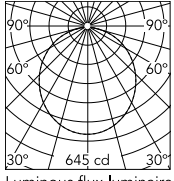

Schematic light drawing

Photometric

Extreme cut off No

Electrical

Insulation class	I
Frequency (Hz)	50/60
Main voltage (Vac)	220-250
Dimmable	Yes
Power supply type	Dimmable, Electronic 48V
Dimming interface	Remote Dimmable (Dimmer Not Included)