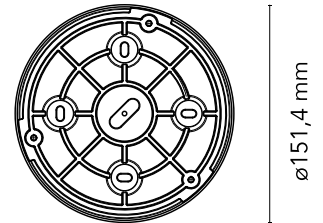

FLOS

F1908009 Matte White

My Disc Rose

Designed by Michael Anastassiades, 2023

Dimmbare Decke rose.

Are you a professional and your project needs consulting and support?

[BOOK AN APPOINTMENT](#)

Main specifications

EAN	8059607057025
Mounting	Ceiling
Environments	Indoor dry location
Power (W)	42
System power (W)	44

Physical

Colour	Matte White
Cord colour	Steel
Canopy colour	Matte White
Net weight (kg)	0.99
Package height (mm)	120
Package width (mm)	260
Package length (mm)	240
Package volume (m3)	0.01
IP internal	20