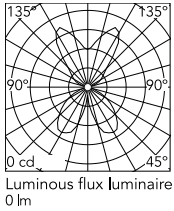

### Technical Drawings

2D [↓ ZIP](#)

3D [↓ ZIP](#)

IK  
00

## Schematic light drawing

### Photometric

Light distribution	Roto symmetric
Extreme cut off	No