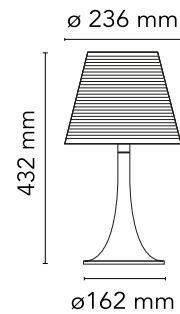

Halogen - 100W

Table lamp providing diffused light. Fully transparent, injection-molded PMMA polymethylmethacrylate frame; opaline, injection-molded polycarbonate internal diffuser and injectionmolded transparent or colored polycarbonate external diffuser completely finished with high-vacuum aluminization process.

Are you a professional and your project needs consulting and support?

BOOK AN APPOINTMENT