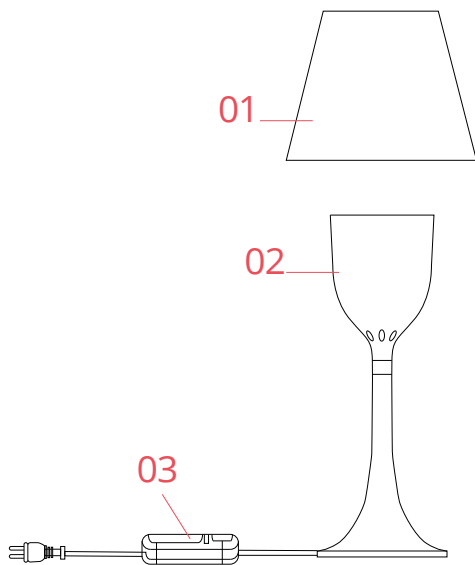

Spare Parts

01.	Miss K Wall & Floor 1 silver diffuser assembly	RF6255001
02.	Internal diffuser	RF11791
03.	Dimmer 4-25W 240V Transparent	RF28207