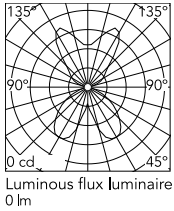

Schematic light drawing

Photometric

Light distribution	Roto symmetric
Extreme cut off	No

Electrical

Insulation class	II
Frequency (Hz)	50/60
Main voltage (Vac)	220-240
Dimmable	Yes
Dimming interface	Dimmer Integrated
Plug type	Type C
Batteries inside	No