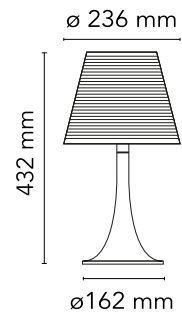

Halogen - 100W

Table lamp providing diffused light. Fully transparent, injection-molded PMMA polymethylmethacrylate frame; opaline, injection-molded polycarbonate internal diffuser and injectionmolded transparent or colored polycarbonate external diffuser completely finished with high-vacuum aluminization process.

Are you a professional and your project needs consulting and support?

[BOOK AN APPOINTMENT](#)