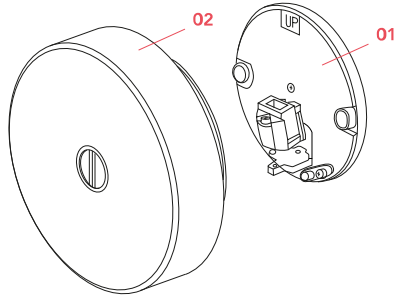

Spare Parts

02. Glass diffuser assembly

RF1490109