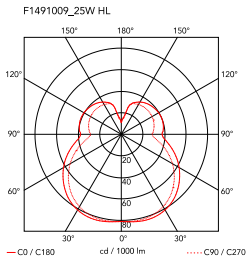

Schematic light drawing

Photometric

Light distribution	Roto symmetric
Extreme cut off	No

Electrical

Insulation class	I
Frequency (Hz)	50/60
Main voltage (Vac)	220-250
Dimmable	Yes
Dimming interface	Remote Dimmable (Dimmer Not Included)
Batteries inside	No