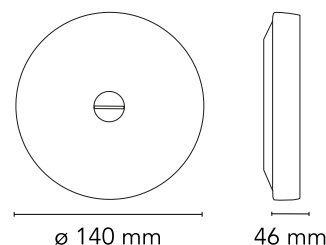

FLOS

F1490009 Glass

Mini Button

Designed by Piero Lissoni, 2005

Halogen - 25W

Wall or ceiling fixture providing diffused lighting suitable for indoor and outdoor use. Silicone elastomer dust and waterproof seal. Die-cast aluminum lamp body and wall fitting. Diffuser available in opaline glass or polycarbonate (IP44).

Are you a professional and your project needs consulting and support?

[BOOK AN APPOINTMENT](#)

Main specifications

EAN	8059607015179
Mounting	Ceiling, Wall
Environments	Indoor Outdoor wet location
Light source type	Bulb
Light sources included	No
Lamp category	Halogen
Lamp holders	G9
Ilcos	HSGS
Number of lamps	1
Power (W)	25

Physical

Colour	Glass
Length (mm)	140
Net weight (kg)	0.66
Package height (mm)	70
Package width (mm)	190
Package length (mm)	205
IP internal	44

Download

[Mounting instructions](#)