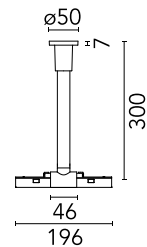

FLOS

06.5111.14 Black

Mechanical Rod Rose Ø 50 mm

Designed by Vincent Van Duysen, 2017

Adjustable 25 mm, to adapt it to irregular ceilings.

Are you a professional and your project needs consulting and support?

[BOOK AN APPOINTMENT](#)

Main specifications

Mounting	Ceiling surface
Environments	Indoor dry location
Icos	No
Number of heads	1

Physical

Colour	Black
Trim	No
Length (mm)	300
Net weight (kg)	0.55
IP internal	20
IP external	20