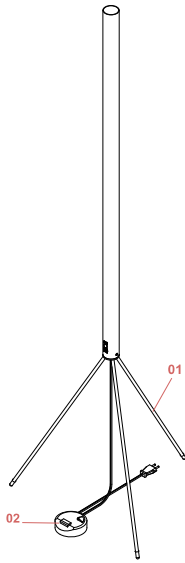

## Luminator

Designed by Achille and Pier Giacomo Castiglioni, 1954

Floor lamp providing indirect light. Bulb with reflector. Iron stem with painted finish. Painted galvanized metal legs.

Are you a professional and your project needs consulting and support?

### Physical

Colour	Red
Length (mm)	500
Cord length (mm)	2800
Net weight (kg)	3.7
Package height (mm)	120
Package width (mm)	1515
Package length (mm)	140
Package volume (m3)	0.03
IP internal	20

### Technical Drawings

[2D](#)  ZIP

[3D](#)  ZIP

## Spare Parts

- 01. Leg with Ring for Luminator Black RF3770231
- 02. Led rondo' dimmer 220/240v 40-250w 4-100w RF28045

**DOWNLOAD**

RF3770231

Leg with Ring for Luminator Black

RF28045

Led rondo' dimmer 220/240v 40-250w 4-100w