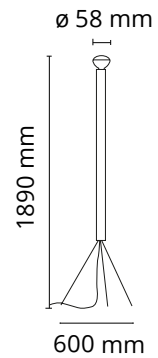

## Luminator

Designed by Achille and Pier Giacomo Castiglioni, 1954

Floor lamp providing indirect light. Bulb with reflector. Iron stem with painted finish. Painted galvanized metal legs.

Are you a professional and your project needs consulting and support?

### Main specifications

EAN	8059607047064
Mounting	Floor
Environments	Indoor dry location
Light Source Type	Bulb
Lamp category	Halogen
Lamp holders	E27
Ilcos	HSGSR
Number of heads	1
Power (W)	105

### Physical

Colour	Red
Length (mm)	500
Cord length (mm)	2800
Net weight (kg)	3.7
Package height (mm)	120
Package width (mm)	1515
Package length (mm)	140
Package volume (m3)	0.03
IP internal	20