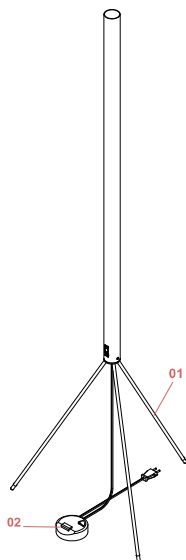

## Luminator

Designed by Achille and Pier Giacomo Castiglioni, 1954

Floor lamp providing indirect light. Bulb with reflector. Iron stem with painted finish. Painted galvanized metal legs.

Are you a professional and your project needs consulting and support?

### Physical

Colour	Red
Cord length (mm)	2800
Net weight (kg)	3.7
Package height (cm)	120
Package width (cm)	1515
Package length (cm)	140
Package volume (m3)	0.03
IP internal	20

### Technical Drawings

[2D](#)  ZIP

[3D](#)  ZIP

## Spare Parts

02. Led rondo' dimmer 220/240v 40-250w 4-100w RF28045

**DOWNLOAD**

RF28045

Led rondo' dimmer 220/240v 40-  
250w 4-100w