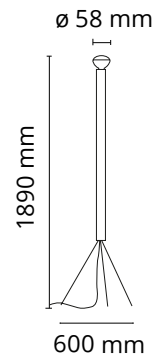

## Luminator

Designed by Achille and Pier Giacomo Castiglioni, 1954

Floor lamp providing indirect light. Bulb with reflector. Iron stem with painted finish. Painted galvanized metal legs.

Are you a professional and your project needs consulting and support?

### Physical

Colour	Red
Cord length (mm)	2800
Net weight (kg)	3.7
Package height (cm)	120
Package width (cm)	1515
Package length (cm)	140
Package volume (m3)	0.03
IP internal	20