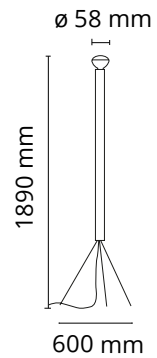

FLOS

 F3772019 Yellow

Luminator ONLINE EXCLUSIVE

Designed by Achille and Pier Giacomo Castiglioni, 1954

Halogen - 105W

Floor lamp providing indirect light. Bulb with reflector. Iron stem with painted finish. Painted galvanized metal legs.

Are you a professional and your project needs consulting and support?

[BOOK AN APPOINTMENT](#)

Main specifications

| | |
|-------------------|---------------------|
| EAN | 8059607047057 |
| Mounting | Floor |
| Environments | Indoor dry location |
| Light Source Type | Bulb |
| Lamp category | Halogen |
| Lamp holders | E27 |
| Ilcos | HSGSR |
| Number of heads | 1 |
| Power (W) | 105 |

Physical

| | |
|---------------------|--------|
| Colour | Yellow |
| Length (mm) | 500 |
| Cord length (mm) | 2800 |
| Net weight (kg) | 3.7 |
| Package height (mm) | 120 |
| Package width (mm) | 1515 |
| Package length (mm) | 140 |
| Package volume (m3) | 0.03 |
| IP internal | 20 |