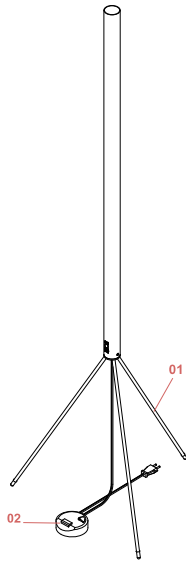

FLOS

 F3772019 Yellow

Luminator ONLINE EXCLUSIVE

Designed by Achille and Pier Giacomo Castiglioni, 1954

Halogen - 105W

Floor lamp providing indirect light. Bulb with reflector. Iron stem with painted finish. Painted galvanized metal legs.

Are you a professional and your project needs consulting and support?

[BOOK AN APPOINTMENT](#)

Main specifications

| | |
|-------------------|---------------------|
| EAN | 8059607047057 |
| Mounting | Floor |
| Environments | Indoor dry location |
| Light Source Type | Bulb |
| Lamp category | Halogen |
| Lamp holders | E27 |
| Ilcos | HSGSR |
| Number of heads | 1 |
| Power (W) | 105 |

Physical

| | |
|---------------------|--------|
| Colour | Yellow |
| Length (mm) | 500 |
| Cord length (mm) | 2800 |
| Net weight (kg) | 3.7 |
| Package height (mm) | 120 |
| Package width (mm) | 1515 |
| Package length (mm) | 140 |
| Package volume (m3) | 0.03 |
| IP internal | 20 |

Bulbs

NOT INCLUDED

RF32366

LED Lamp 12W E27 220-240V

2700K R125

Spare Parts

- 01. Leg with Ring for Luminator Black RF3770231
- 02. Led rondo' dimmer 220/240v 40-250w 4-100w RF28045

DOWNLOAD