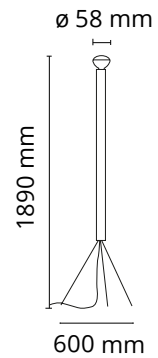

FLOS

 F3772019 Yellow

Luminator ONLINE EXCLUSIVE

Designed by Achille and Pier Giacomo Castiglioni, 1954

Halogen - 105W

Floor lamp providing indirect light. Bulb with reflector. Iron stem with painted finish. Painted galvanized metal legs.

Are you a professional and your project needs consulting and support?

[BOOK AN APPOINTMENT](#)

Main specifications

EAN	8059607047057
Mounting	Floor
Environments	Indoor dry location
Light Source Type	Bulb
Lamp category	Halogen
Lamp holders	E27
Ilcos	HSGSR
Number of heads	1
Power (W)	105

Physical

Colour	Yellow
Cord length (mm)	2800
Net weight (kg)	3.7
Package height (cm)	120
Package width (cm)	1515
Package length (cm)	140
Package volume (m3)	0.03
IP internal	20

Download

[Mounting instructions](#)  PDF