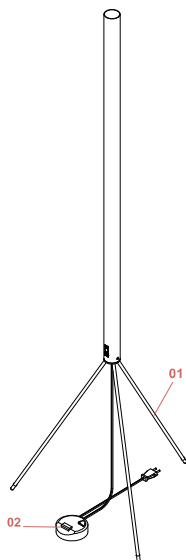

FLOS

 F3772019 Yellow

Luminator ONLINE EXCLUSIVE

Designed by Achille and Pier Giacomo Castiglioni, 1954

Halogen - 105W

Floor lamp providing indirect light. Bulb with reflector. Iron stem with painted finish. Painted galvanized metal legs.

Physical

Colour	Yellow
Cord length (mm)	2800
Net weight (kg)	3.7
Package height (cm)	120
Package width (cm)	1515
Package length (cm)	140
Package volume (m3)	0.03
IP internal	20

Download

[Mounting instructions](#)  PDF

[Spare Parts](#)  PDF

Photometric Files

[LDT / IES](#)  LDT

Technical Drawings

[2D](#)  ZIP

[3D](#)  ZIP

Photometric

Lighting type	Indirect
Light distribution	Symmetric

Bulbs

NOT INCLUDED

RF32366

LED Lamp 12W E27 220-240V

2700K R125

Spare Parts

02. Led rondo' dimmer 220/240v 40-250w 4-100w RF28045

DOWNLOAD