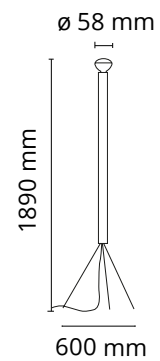

FLOS

F3772009 White

Luminator

Designed by Achille and Pier Giacomo Castiglioni, 1954

Floor lamp providing indirect light. Bulb with reflector. Iron stem with painted finish. Painted galvanized metal legs.

Are you a professional and your project needs consulting and support?

[BOOK AN APPOINTMENT](#)

Main specifications

EAN	8059607047088
Mounting	Floor
Environments	Indoor dry location
Light Source Type	Bulb
Lamp category	Halogen
Lamp holders	E27
Ilcos	HSGSR
Number of heads	1
Power (W)	105

Physical

Colour	White
Length (mm)	500
Cord length (mm)	2800
Net weight (kg)	3.7
Package height (mm)	120
Package width (mm)	1515
Package length (mm)	140
Package volume (m3)	0.03
IP internal	20

Download

[Mounting instructions](#) PDF