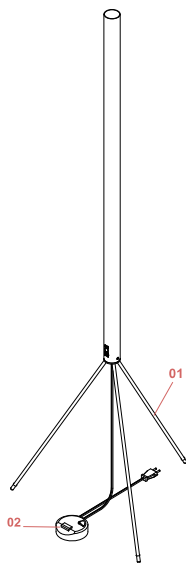

FLOS

F3772009 White

Luminator

Designed by Achille and Pier Giacomo Castiglioni, 1954

Floor lamp providing indirect light. Bulb with reflector. Iron stem with painted finish. Painted galvanized metal legs.

Physical

Colour	White
Length (mm)	500
Cord length (mm)	2800
Net weight (kg)	3.7
Package height (mm)	120
Package width (mm)	1515
Package length (mm)	140
Package volume (m3)	0.03
IP internal	20

Download

[Mounting instructions](#) PDF

Notes

Dimmable Switch included

Bulbs

NOT INCLUDED

RF32366

LED Lamp 12W E27 220-240V

2700K R125

Spare Parts

- | | | |
|-----|---|-----------|
| 01. | Leg with Ring for Luminator
White | RF3770209 |
| 02. | Led rondo' dimmer 220/240v 40-
250w 4-100w | RF28045 |

DOWNLOAD

RF3770209

Leg with Ring for Luminator White