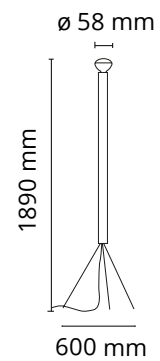

FLOS

F3772009 White

Luminator

Designed by Achille and Pier Giacomo Castiglioni, 1954

Floor lamp providing indirect light. Bulb with reflector. Iron stem with painted finish. Painted galvanized metal legs.

Are you a professional and your project needs consulting and support?

[BOOK AN APPOINTMENT](#)

Main specifications

EAN	8059607047088
Mounting	Floor
Environments	Indoor dry location
Light Source Type	Bulb
Lamp category	Halogen
Lamp holders	E27
Ilcos	HSGSR
Number of heads	1
Power (W)	105

Physical

Colour	White
Cord length (mm)	2800
Net weight (kg)	3.7
Package height (cm)	120
Package width (cm)	1515
Package length (cm)	140
Package volume (m3)	0.03
IP internal	20

Download

[Mounting instructions](#) PDF