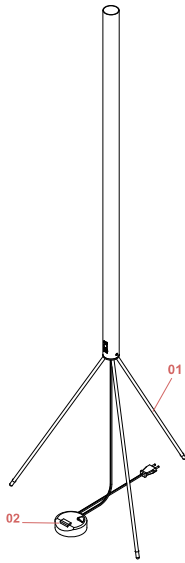

FLOS

F3772009 White

Luminator

Designed by Achille and Pier Giacomo Castiglioni, 1954

Floor lamp providing indirect light. Bulb with reflector. Iron stem with painted finish. Painted galvanized metal legs.

Physical

Colour	White
Cord length (mm)	2800
Net weight (kg)	3.7
Package height (cm)	120
Package width (cm)	1515
Package length (cm)	140
Package volume (m3)	0.03
IP internal	20

Download

[Mounting instructions](#) PDF

[Spare Parts](#) PDF

Photometric Files

[LDT / IES](#) LDT

Technical Drawings

[2D](#) ZIP

[3D](#) ZIP

Photometric

Lighting type	Indirect
Light distribution	Symmetric

Notes

Dimmable Switch included

Bulbs

NOT INCLUDED

RF32366

LED Lamp 12W E27 220-240V

2700K R125

Spare Parts