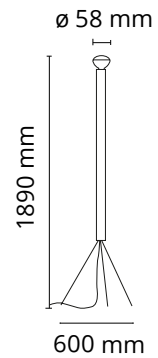

## Luminator

Designed by Achille and Pier Giacomo Castiglioni, 1954

Floor lamp providing indirect light. Bulb with reflector. Iron stem with painted finish. Painted galvanized metal legs.

Are you a professional and your project needs consulting and support?

### Physical

Colour	Lite Blue
Length (mm)	500
Cord length (mm)	2800
Net weight (kg)	3.7
Package height (mm)	120
Package width (mm)	1515
Package length (mm)	140
Package volume (m3)	0.03
IP internal	20