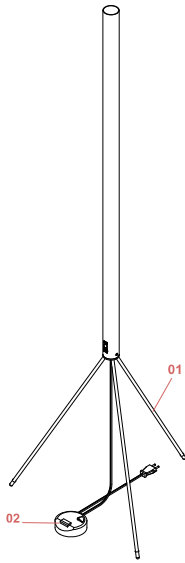

## Luminator

Designed by Achille and Pier Giacomo Castiglioni, 1954

Floor lamp providing indirect light. Bulb with reflector. Iron stem with painted finish. Painted galvanized metal legs.

Are you a professional and your project needs consulting and support?

### Physical

Colour	Lite Blue
Length (mm)	500
Cord length (mm)	2800
Net weight (kg)	3.7
Package height (mm)	120
Package width (mm)	1515
Package length (mm)	140
Package volume (m3)	0.03
IP internal	20

### Technical Drawings

[2D](#) ZIP

[3D](#) ZIP

## Spare Parts

- 01. Leg with Ring for Luminator Black RF3770231
- 02. Led rondo' dimmer 220/240v 40-250w 4-100w RF28045

**DOWNLOAD**

RF3770231

Leg with Ring for Luminator Black

RF28045

Led rondo' dimmer 220/240v 40-250w 4-100w