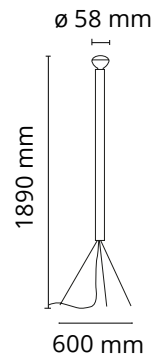

## Luminator

Designed by Achille and Pier Giacomo Castiglioni, 1954

Floor lamp providing indirect light. Bulb with reflector. Iron stem with painted finish. Painted galvanized metal legs.

Are you a professional and your project needs consulting and support?

### Physical

Colour	Lite Blue
Cord length (mm)	2800
Net weight (kg)	3.7
Package height (cm)	120
Package width (cm)	1515
Package length (cm)	140
Package volume (m3)	0.03
IP internal	20