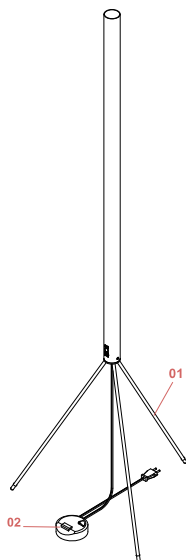

## Luminator

Designed by Achille and Pier Giacomo Castiglioni, 1954

Floor lamp providing indirect light. Bulb with reflector. Iron stem with painted finish. Painted galvanized metal legs.

Are you a professional and your project needs consulting and support?

### Physical

Colour	Lite Blue
Cord length (mm)	2800
Net weight (kg)	3.7
Package height (cm)	120
Package width (cm)	1515
Package length (cm)	140
Package volume (m3)	0.03
IP internal	20

### Technical Drawings

2D [↓ ZIP](#)

3D [↓ ZIP](#)

## Spare Parts

02. Led rondo' dimmer 220/240v 40-250w 4-100w RF28045

**DOWNLOAD**

RF28045

Led rondo' dimmer 220/240v 40-  
250w 4-100w