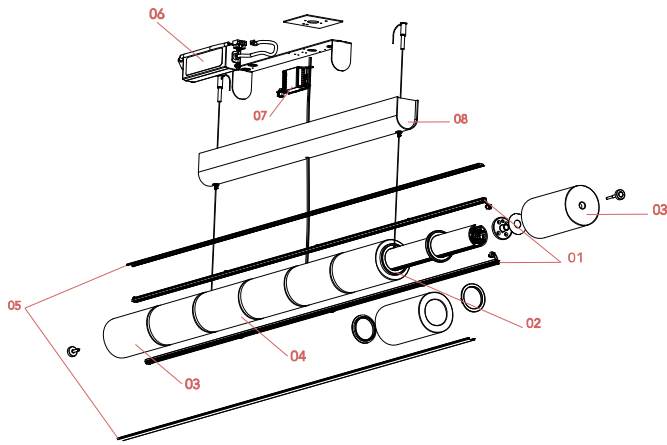

Spare Parts

00.	Assembly Accesories for Luce Orizzontale S1	RF3746800
01.	Led Board for Luce Orizzontale S1	RF3746700
02.	Suspensión Ring Wiring 4m for Luce Orizzontale	RF3746200
03.	Closed Glass Difusser for Luce Orizzontale	RF3746300
04.	Open Glass Difusser for Luce Orizzontale	RF3746400
05.	Linear Difusser Luce Orizzontale S1	RF3746500
06.	Assembly Driver fot Luce Orizzontale	RF32976
07.	Ceiling rose dimmer	RF36893
08.	Rose for Luce Orizzontale S1-S2 White	RF3746600