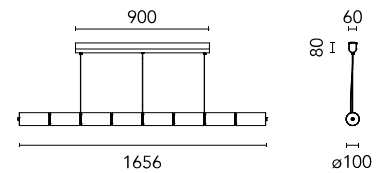

Suspended lamp consisting of interconnected glass modules that reach a length of 1.66 mt. (S1) 2.07 mt. (S2) 2.49 mt. (S3) with 2.70 m suspended power cable. The cylindrical transparent glass modules are created through an artisanal process by pouring the glass into a rotating mold to obtain an exclusive finish that makes each single piece unique. Internal structure in polished extruded aluminum equipped with two linear LED modules for direct and indirect lighting downwards. The modules can be easily removed and replaced in case of maintenance. The power supply unit and the Dali Dimmer are located within the ceiling rose while a touch control button, positioned on one end of the product, allows the luminaire to be controlled in three different modes. Control options available: TOUCH_ Features direct control via the touch button on the lamp. This option allows to dim and adjust the light intensity of both the up and down emission (individually or combined) from 10% to 100%. PUSH&TOUCH_ Features remote on/off control via Push button as well as dim and adjustability of the light intensity of both the up and down emission (individually or combined) from 10% to 100% through the touch button integrated on the lamp. DALI&TOUCH_ Features remote on/off control via DALI DT6 as well as dim and adjustability of the light intensity of both the up and down emission (individually or combined) from 10% to 100% through the touch button integrated on the lamp.

Download

Mounting instructions

Ecodesign and Energy Labelling

This product contains a light source of energy efficiency class F

Replaceable (LED only) light source by a professional

Replaceable control gear by a professional

Are you a professional and your project needs consulting and support?

BOOK AN APPOINTMENT