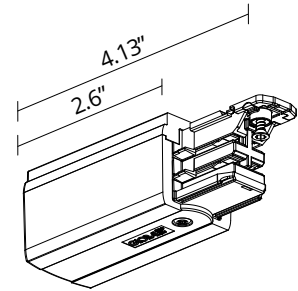

Indoor dry location

Physical

Color

Matte White

Download

Family spec sheet

[↓ ZIP](#)

Electrical