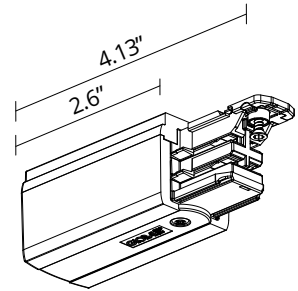

FLOS

60.3038.14.US Matte Black

Live End Feed Right XTS 12

Live end right

Are you a professional and your project needs consulting and support?

[BOOK AN APPOINTMENT](#)

Main specifications

Environments

Indoor dry location

Physical

Color

Matte Black

Download

Family spec sheet

[↓ ZIP](#)

Photometric

Extreme cut off

No

Electrical

Dimmable

No

Notes

Feeding possible.