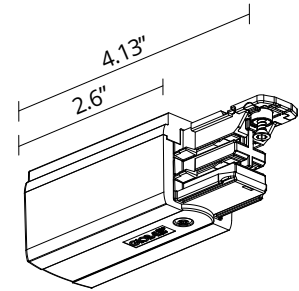

FLOS

60.3038.11.US White

Live End Feed Right XTS 12

Live end right

Are you a professional and your project needs consulting and support?

[BOOK AN APPOINTMENT](#)

Main specifications

Environments

Indoor dry location

Physical

Color

White

Download

Family spec sheet

[ZIP](#)

Photometric

Extreme cut off

No

Electrical

Dimmable

No

Notes

Feeding possible.