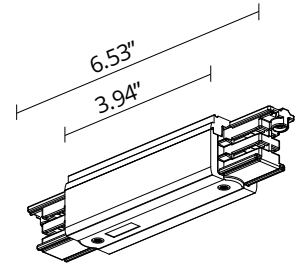

Indoor dry location

Physical

Color

Matte White

Download

Family spec sheet

[ZIP](#)

Photometric