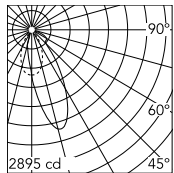

Schematic light drawing

Photometric

Lighting type	Indirect, Direct
Light distribution	Asymmetric
CCT (K)	3000
CRI>	90
Beam angle C0-180 (°)	36
Beam angle C90-270 (°)	51
Extreme cut off	No

Electrical

Insulation class	II
Frequency (Hz)	50/60
Main voltage (Vac)	220-240
Power supply	Remote included
Dimmable	Yes
Power supply type	Dimmable 1-10V