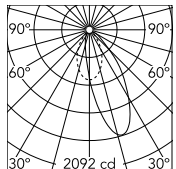

### Technical Drawings

2D [↓ ZIP](#)

3D [↓ ZIP](#)

## Schematic light drawing

Beam Angle: 36°

h(m)	E(lx)	D(m)
1	2092	0.74
2	523	1.48
3	232	2.22
4	131	2.95
5	84	3.69

Luminous flux Luminaire  
1771 lm (EXTREME CUT OFF)