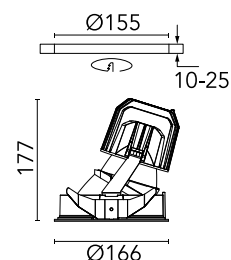

Recessed luminaire with LED light source. Remote 220/240V power supply included.

Are you a professional and your project needs consulting and support?

[BOOK AN APPOINTMENT](#)