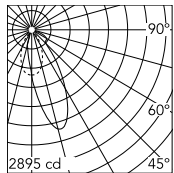

Physical

Colour	Black/Aluminium
Trim	No
Orientation	Fixed
Recessed depth (mm)	290
Net weight (kg)	1.01
IP internal	20
IP external	44

Photometric Files

LDT / IES [↓ ZIP](#)

Technical Drawings

2D [↓ ZIP](#)

3D [↓ ZIP](#)

Schematic light drawing

Beam Angle: 34°

h(m)	E(lx)	D(m)
1	2588	0.67
2	647	1.35
3	288	2.02
4	162	2.69
5	104	3.37

Luminous flux luminaire
1909 lm (EXTREME CUT OFF)

Photometric

Lighting type	Indirect, Direct
Light distribution	Asymmetric
CCT (K)	3000
CRI>	90
Beam angle C0-180 (°)	36
Beam angle C90-270 (°)	51
Extreme cut off	No