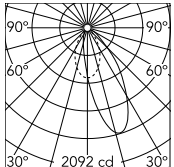

Physical

Colour	Black/White
Trim	No
Orientation	Fixed
Recessed depth (mm)	290
Net weight (kg)	1.01
IP internal	20
IP external	44

Download

Mounting instructions [↓ PDF](#)

Photometric Files

LDT / IES [↓ ZIP](#)

Technical Drawings

2D [↓ ZIP](#)

3D [↓ ZIP](#)

Schematic light drawing

Beam Angle:	36°		
h(m)	E(lx)	D(m)	
1	2092	0.74	
2	523	1.48	
3	232	2.22	
4	131	2.95	
5	84	3.69	

Photometric

Lighting type	Indirect, Direct
Light distribution	Asymmetric
CCT (K)	3000
CRI>	90
Beam angle C0-180 (°)	36
Beam angle C90-270 (°)	51
Extreme cut off	No