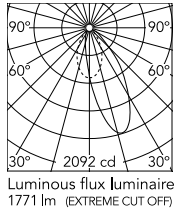

Physical

Colour	Black/White
Trim	No
Orientation	Fixed
Recessed depth (mm)	290
Net weight (kg)	1.01
IP internal	20
IP external	44

Download

[Mounting instructions](#)  PDF

Photometric Files

[LDT / IES](#)  ZIP

Technical Drawings

[2D](#)  ZIP

[3D](#)  ZIP

Schematic light drawing

Beam Angle:	36°	
h(m)	E(lx)	D(m)
1	2092	0.74
2	523	1.48
3	232	2.22
4	131	2.95
5	84	3.69

Photometric

Lighting type	Indirect, Direct
Light distribution	Asymmetric
CCT (K)	3000
CRI>	90
Beam angle C0-180 (°)	36
Beam angle C90-270 (°)	51
Extreme cut off	No